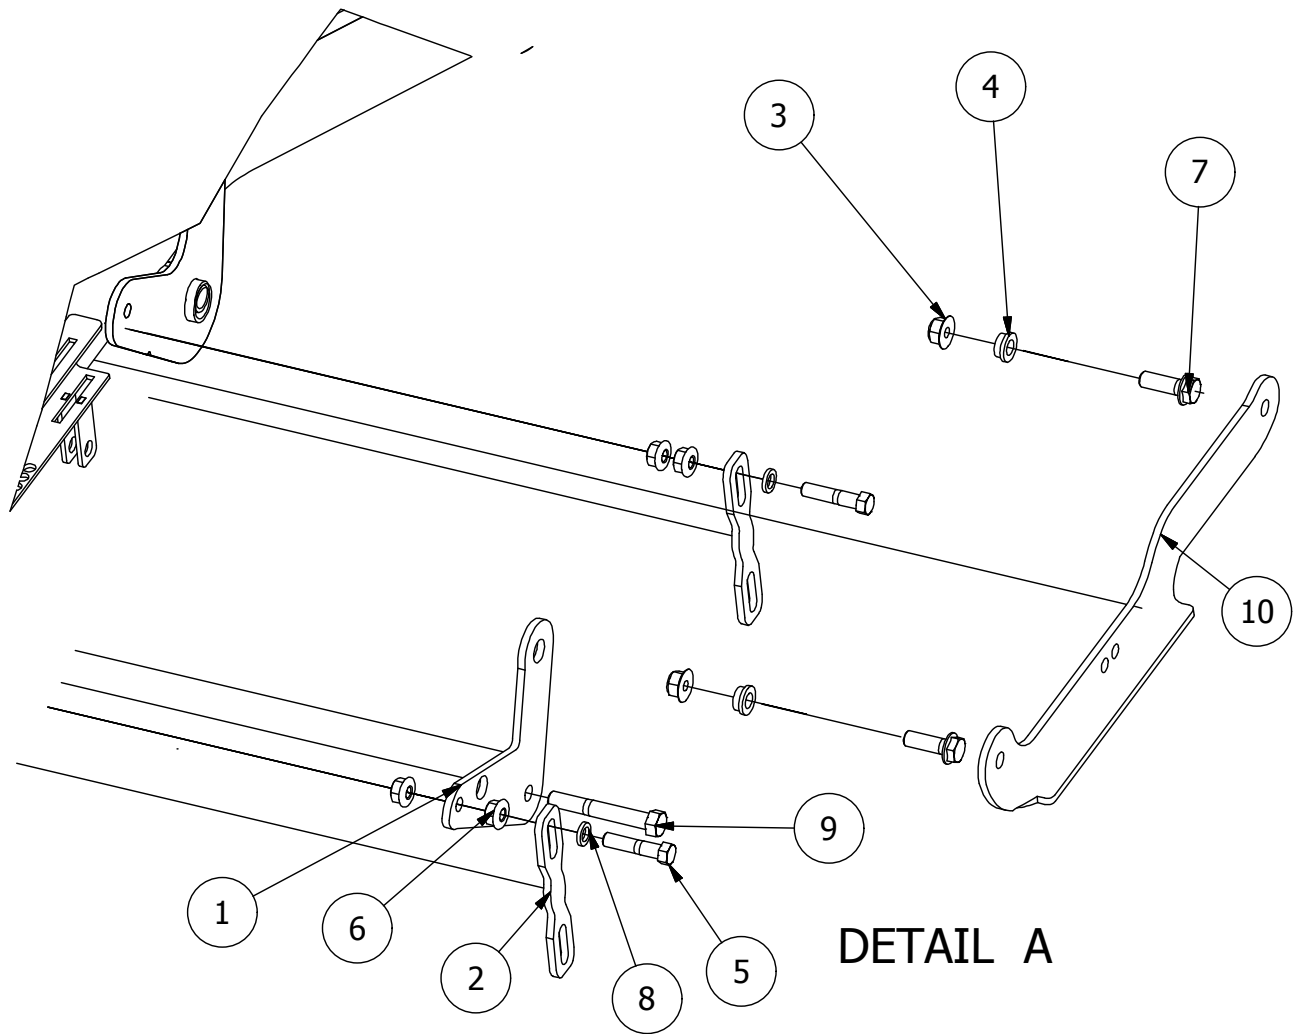

Brake and Floorboard Assembly

Page 6

Brake and Floorboard Assembly Parts List			
ITEM	QTY	PART NUMBER	DESCRIPTION
1	1	439-0114-00	Mower Floorboard
2	1	481-0005-00	2017 Mower Rubber Foot Rest Mat Except for RZ
3	1	481-0006-00	2017 Mower Logo Floor Mat Except for RZ
4	1	439-0059-00	Mower Deck Height Foot Pedal
5	10	414-0002-00	8MM PUSH TYPE RETAINER NYLON BLACK
6	3	418-0008-00	5/16-18 X 3/4 CARRIAGE BOLT ZINC
7	2	418-0045-00	3/8-16 X 1 CARRIAGE BOLT ZINC YELLOW GR8
8	4	413-0004-00	3/8-16 HEX FLANGE NUT W/SERR ZINC
9	4	429-0002-00	Rubber Bumper
10	1	490-0026-00	Mower RZ TTQ Frame Assembly

Detail A

Brake Assembly Parts List			
ITEM	QTY	PART NUMBER	DESCRIPTION
1	1	435-0004-00	MOWER BRAKE LINKAGE
2	1	439-0009-00	Mower Frame Brake Mounting Bracket
3	1	490-0016-00	Mower Brake Lock Lever Assembly
4	1	490-0017-00	Mower Brake Unlock Lever Assembly
5	1	434-0003-00	Brake Pedal Release Spring
6	1	434-0002-00	Brake Pedal Tension Spring
7	13	413-0006-00	5/16-18 HEX FLANGE NUT W/SERR ZINC
8	2	418-0029-00	1/4-20 X 1-1/4 HEX C/S GR 2 ZINC
9	1	413-0013-00	3/8-16 NYLON INSERT FLANGE LOCKNUT ZINC
10	3	418-0027-00	5/16-18 X 1-3/4 HEX C/S GR 2 ZINC
11	8	413-0002-00	1/2-13 NYLON INSERT FLANGE LOCKNUT ZC YELLOW
12	1	420-0001-00	1/8 X 3/4 COTTER PIN ZINC
13	1	418-0028-00	1/2-13 X 1-1/2 HEX C/S GR 2 ZINC
14	7	410-0009-00	1/2" ID X 3/4" OD X 3/8" LENGTH FLANGE BUSHING

Deck Height Indicator Assembly

Deck Height Parts List			
ITEM	QTY	PART NUMBER	DESCRIPTION
1	13	413-0006-00	5/16-18 HEX FLANGE NUT W/SERR ZINC
2	8	413-0002-00	1/2-13 NYLON INSERT FLANGE LOCKNUT ZC YELLOW
3	2	418-0053-00	3/8-16 X 1 CARRIAGE BOLT ZINC
4	4	410-0008-00	5/8" ID X 3/4" OD X 3/4" LENGTH FLANGE BUSHING
5	2	425-0004-00	Mower Drive Arm Hub & Deck Lift Arm Spacer
6	1	490-0026-00	Mower RZ TTQ Frame Assembly