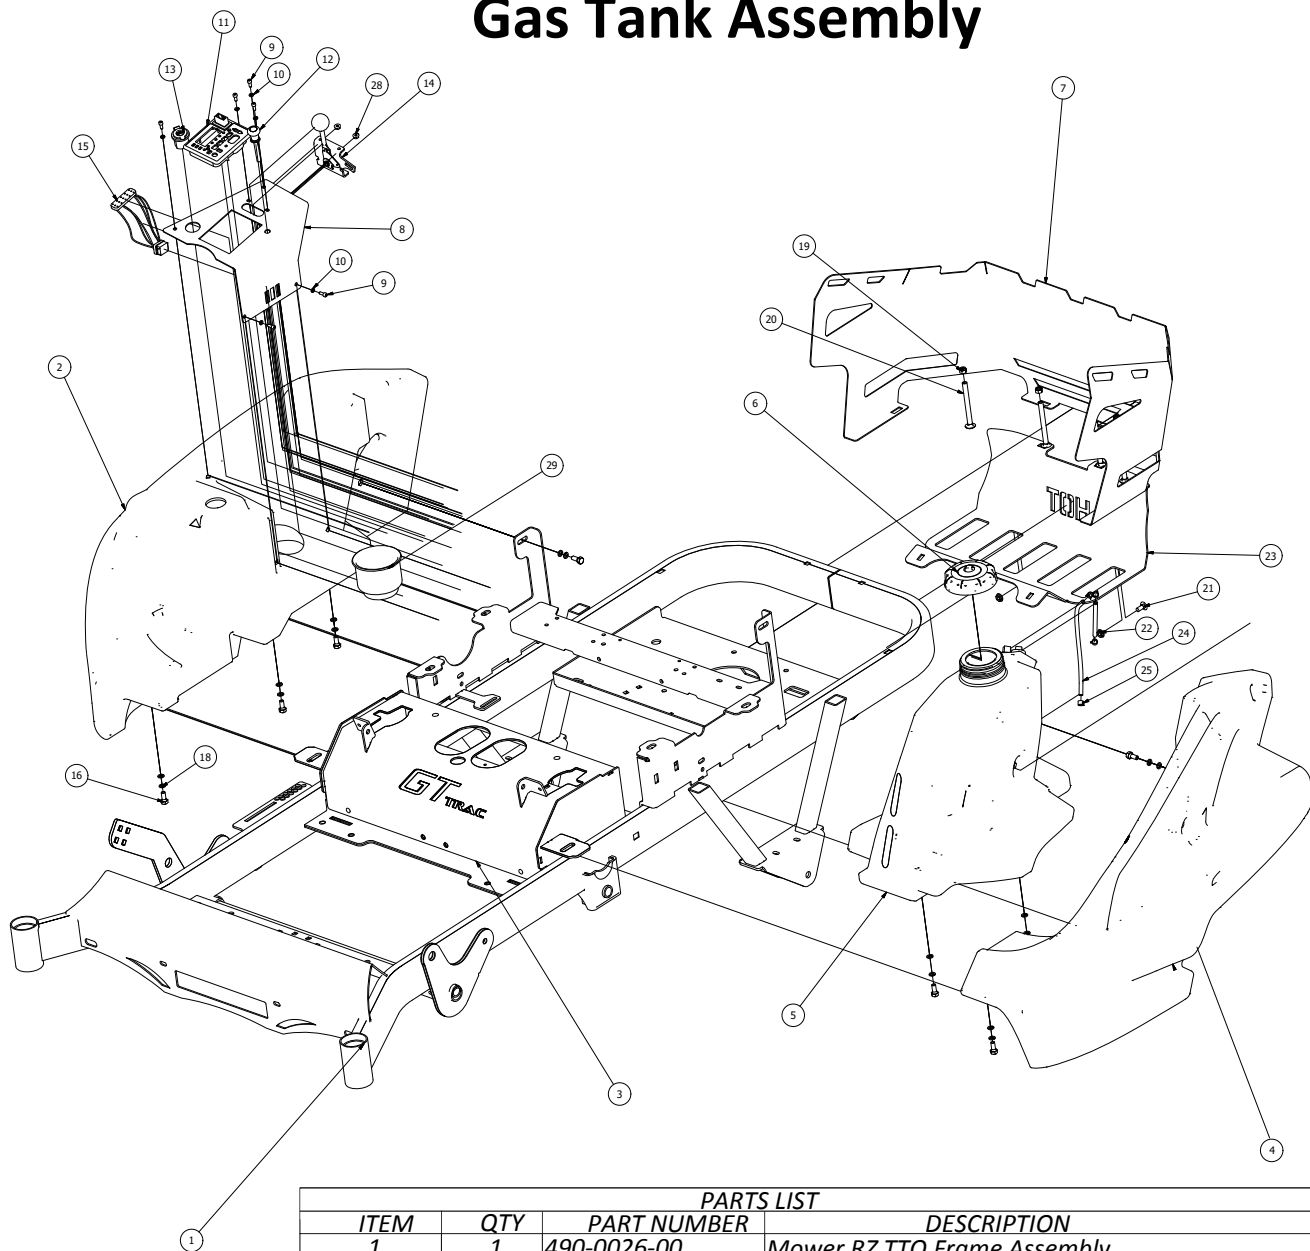

Gas Tank Assembly

PARTS LIST

ITEM	QTY	PART NUMBER	DESCRIPTION
1	1	490-0026-00	Mower RZ TTQ Frame Assembly
2	1	467-0018-00	Spartan RZ Right Fender
3	1	490-0023-00	Mower Seat Base Assembly
4	1	467-0019-00	Spartan RZ Left Fender
5	1	467-0017-00	Spartan RZ Gas Tank Assembly
6	1	467-0008-00	Tank Fill Neck Non-Venting Cap
7	1	439-0112-00	RZ Engine Cowling
8	1	439-0022-00	Mower Control Panel Bracket
9	6	418-0055-00	10-24 X 1/2 SOCKET C/S 18-8 SS
10	6	419-0011-00	#10 SPLIT LOCKWASHER 18-8 SS
11	1	486-0004-00	Mower Control Console, Carbureted Engine
12	1	464-0002-00	Choke Cable
13	1	677-2075-00	12 Volt Auxilliary Plug
14	1	464-0001-00	Mower Throttle Cable Assembly w / Handle
15	1	486-0011-00	Kawasaki 730cc Harness
16	8	418-0054-00	5/16-18 X 3/4 HEX C/S ZINC
17	8	419-0007-00	1/2 USS FLAT WASHER ZINC
18	8	419-0009-00	5/16 SPLIT LOCKWASHER ZINC
19	4	413-0013-00	3/8-16 NYLON INSERT FLANGE LOCKNUT ZINC
20	4	418-0018-00	3/8-16 X 4 CARRIAGE BOLT ZINC
21	2	418-0008-00	5/16-18 X 3/4 CARRIAGE BOLT ZINC
22	2	413-0006-00	5/16-18 HEX FLANGE NUT W/SERR ZINC
23	1	439-0006-00	Mower Muffler Guard
24	1	751-1014-00	1/4 Fuel Line - Low Perm
25	4	472-0003-00	1/4 Spring Hose Clamp
26	1	451-0002-00	vapor vent line tube
27	1	418-0076-00	M6-1.0 X 16MM HEX FLANGE BOLT ZINC YELLOW
28	2	413-0008-00	10-24 NYLON INSERT LOCKNUT 18-8 SS
29	1	780-2220-00	Cup Holder