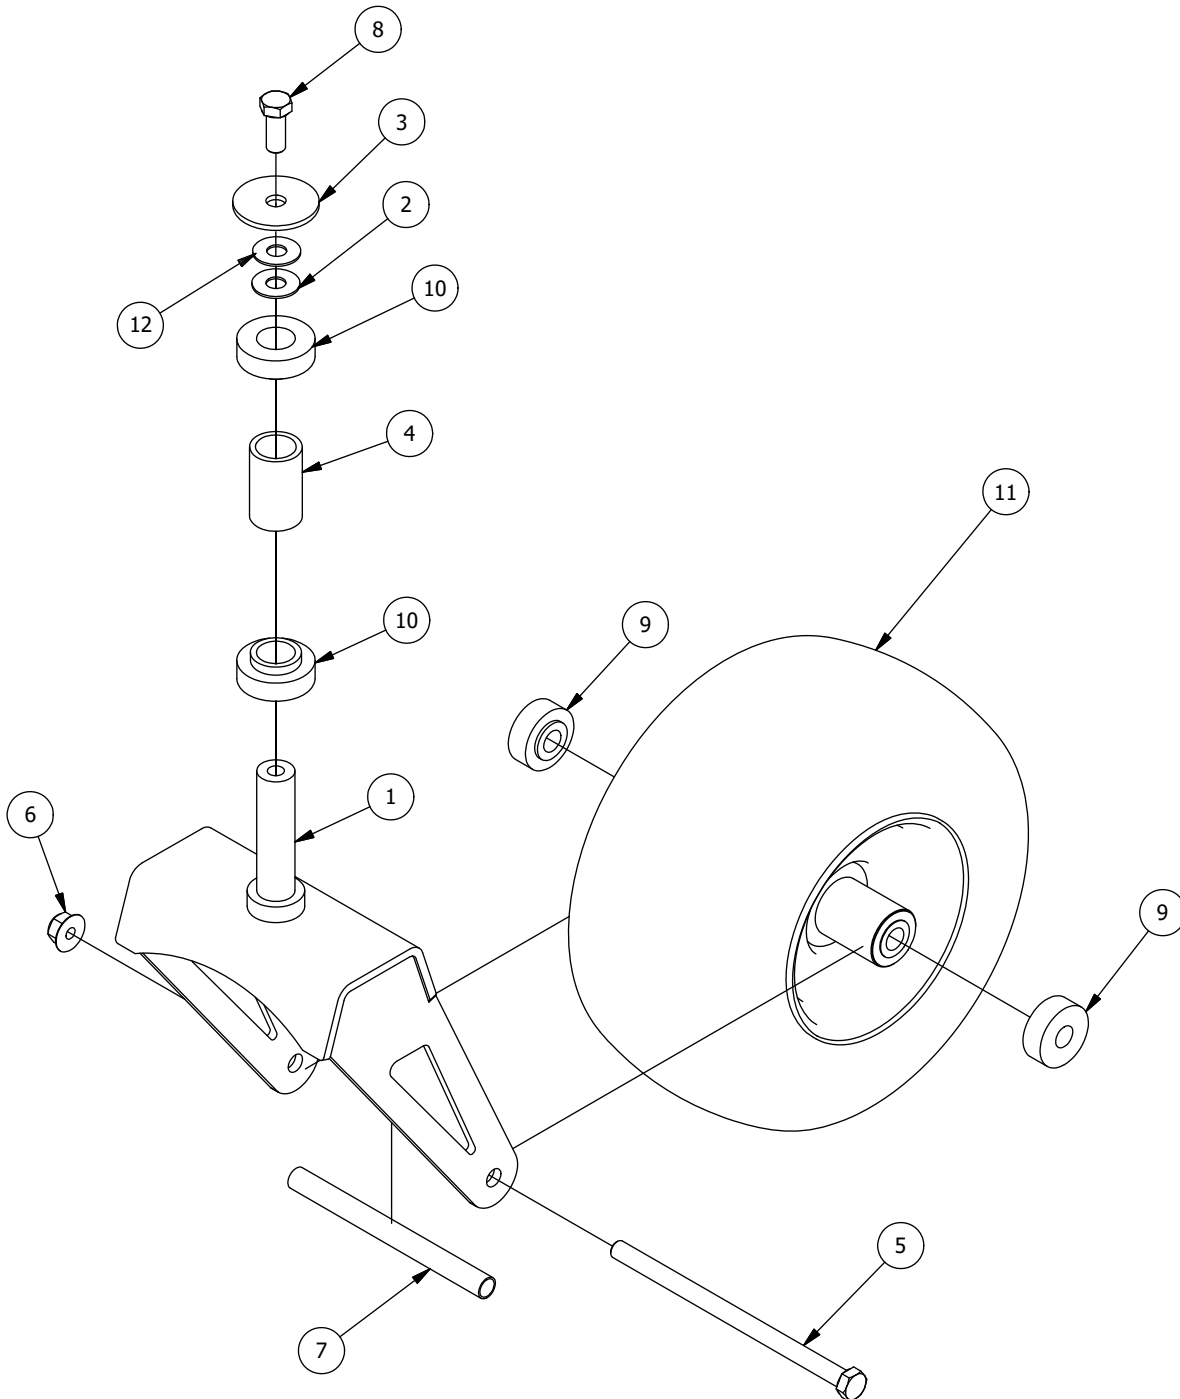

RZ Pro Parts Manual

2019

Table Of Contents

Front Fork Assembly.....	3
Brake and Floorboard Assembly.....	4-6
Deck Height Indicator Assembly.....	7-10
Battery and Seat Assembly.....	11-13
Drive Arm Assembly.....	14-15
Gas Tank Assembly.....	16
Transmission Assembly.....	17-18
54" Deck Assembly.....	19-22
61" Deck Assembly.....	23-26
Spindle Assembly.....	27
Briggs and Stratton 25Hp.....	28
Kohler 25Hp.....	29
Decals.....	30

Front Fork Assembly

Front Fork Parts List			
ITEM	QTY	PART NUMBER	DESCRIPTION
1	1	490-0046-00	RZ Caster Fork Assembly
2	1	419-0002-00	1/2 FENDER WASHER 1-1/4" OD ZINC
3	1	426-0006-00	Mower Caster Shaft Washer
4	1	425-0011-00	Mower Bearing Retainer Spacer
5	1	418-0003-00	1/2-13 X 8-1/2 HEX C/S GR 5 ZINC YELLOW
6	1	413-0002-00	1/2-13 NYLON INSERT FLANGE LOCKNUT ZC YELLOW
7	1	425-0010-00	Mower Caster Fork Wheel Spacer
8	1	418-0006-00	1/2-20 X 1-1/4 HEX C/S GR 5 ZINC
9	2	410-0018-00	RZ Mower Caster Wheel Bearing
10	2	410-0006-00	Mower Caster Shaft Bearing
11	1	422-0027-00	RZ Alternate Front Caster Wheel Assembly
12	1	419-0025-00	1/2 Plastic Washer

Detail A

Brake Assembly Parts List			
ITEM	QTY	PART NUMBER	DESCRIPTION
1	1	435-0004-00	MOWER BRAKE LINKAGE
2	1	439-0009-00	Mower Frame Brake Mounting Bracket
3	1	490-0016-00	Mower Brake Lock Lever Assembly
4	1	490-0017-00	Mower Brake Unlock Lever Assembly
5	1	434-0003-00	Brake Pedal Release Spring
6	1	434-0002-00	Brake Pedal Tension Spring
7	13	413-0006-00	5/16-18 HEX FLANGE NUT W/SERR ZINC
8	2	418-0029-00	1/4-20 X 1-1/4 HEX C/S GR 2 ZINC
9	1	413-0013-00	3/8-16 NYLON INSERT FLANGE LOCKNUT ZINC
10	3	418-0027-00	5/16-18 X 1-3/4 HEX C/S GR 2 ZINC
11	8	413-0002-00	1/2-13 NYLON INSERT FLANGE LOCKNUT ZC YELLOW
12	1	420-0001-00	1/8 X 3/4 COTTER PIN ZINC
13	1	418-0028-00	1/2-13 X 1-1/2 HEX C/S GR 2 ZINC
14	7	410-0009-00	1/2" ID X 3/4" OD X 3/8" LENGTH FLANGE BUSHING