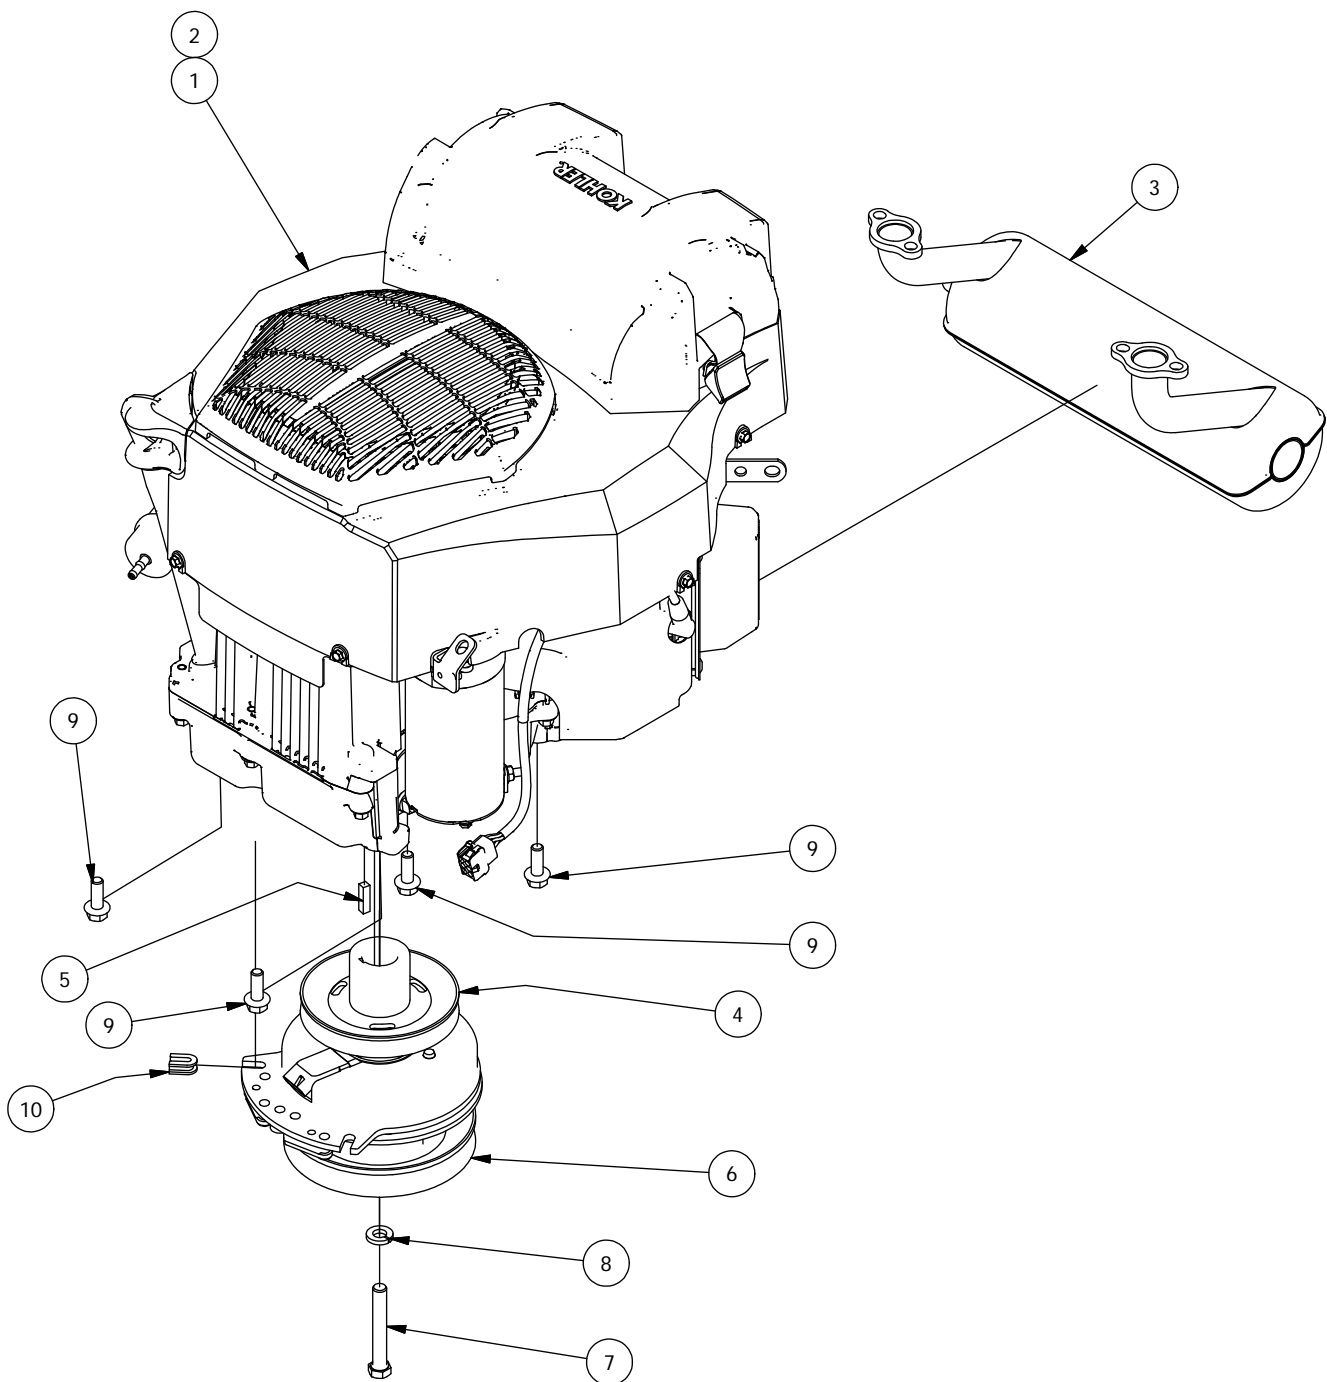

491-0048-00
RZ-Pro 747CC54" Model Decal

491-0031-00
Spartan XTF-61 Decal

491-0030-00
Spartan XTF-54 Decal

Kohler Engine Assembly			
ITEM	QTY	PART NUMBER	DESCRIPTION
1	1	415-0013-00	26HP Kohler for RT
2	1	415-0018-00	26HP Kohler for RZ
3	1	415-0050-00	ZT740 & KT740 Kohler Engine Exhaust
4	1	433-0001-00	Drive Pulley, A Belt
5	1	442-0001-00	1/4 X 1 SQUARE KEY STOCK
6	1	470-0002-00	PTO Clutch
7	1	418-0022-00	7/16-20 X 3 HEX C/S GR 8 ZC YELLOW
8	1	419-0005-00	7/16 SPLIT LOCKWASHER GR 8 ZC YELLOW
9	4	418-0023-00	3/8-16 X 1-1/8 IND HWH W/SERR TRI LOB ZY
10	1	437-0025-00	Mower Rotation Stop Brkt Sleeve