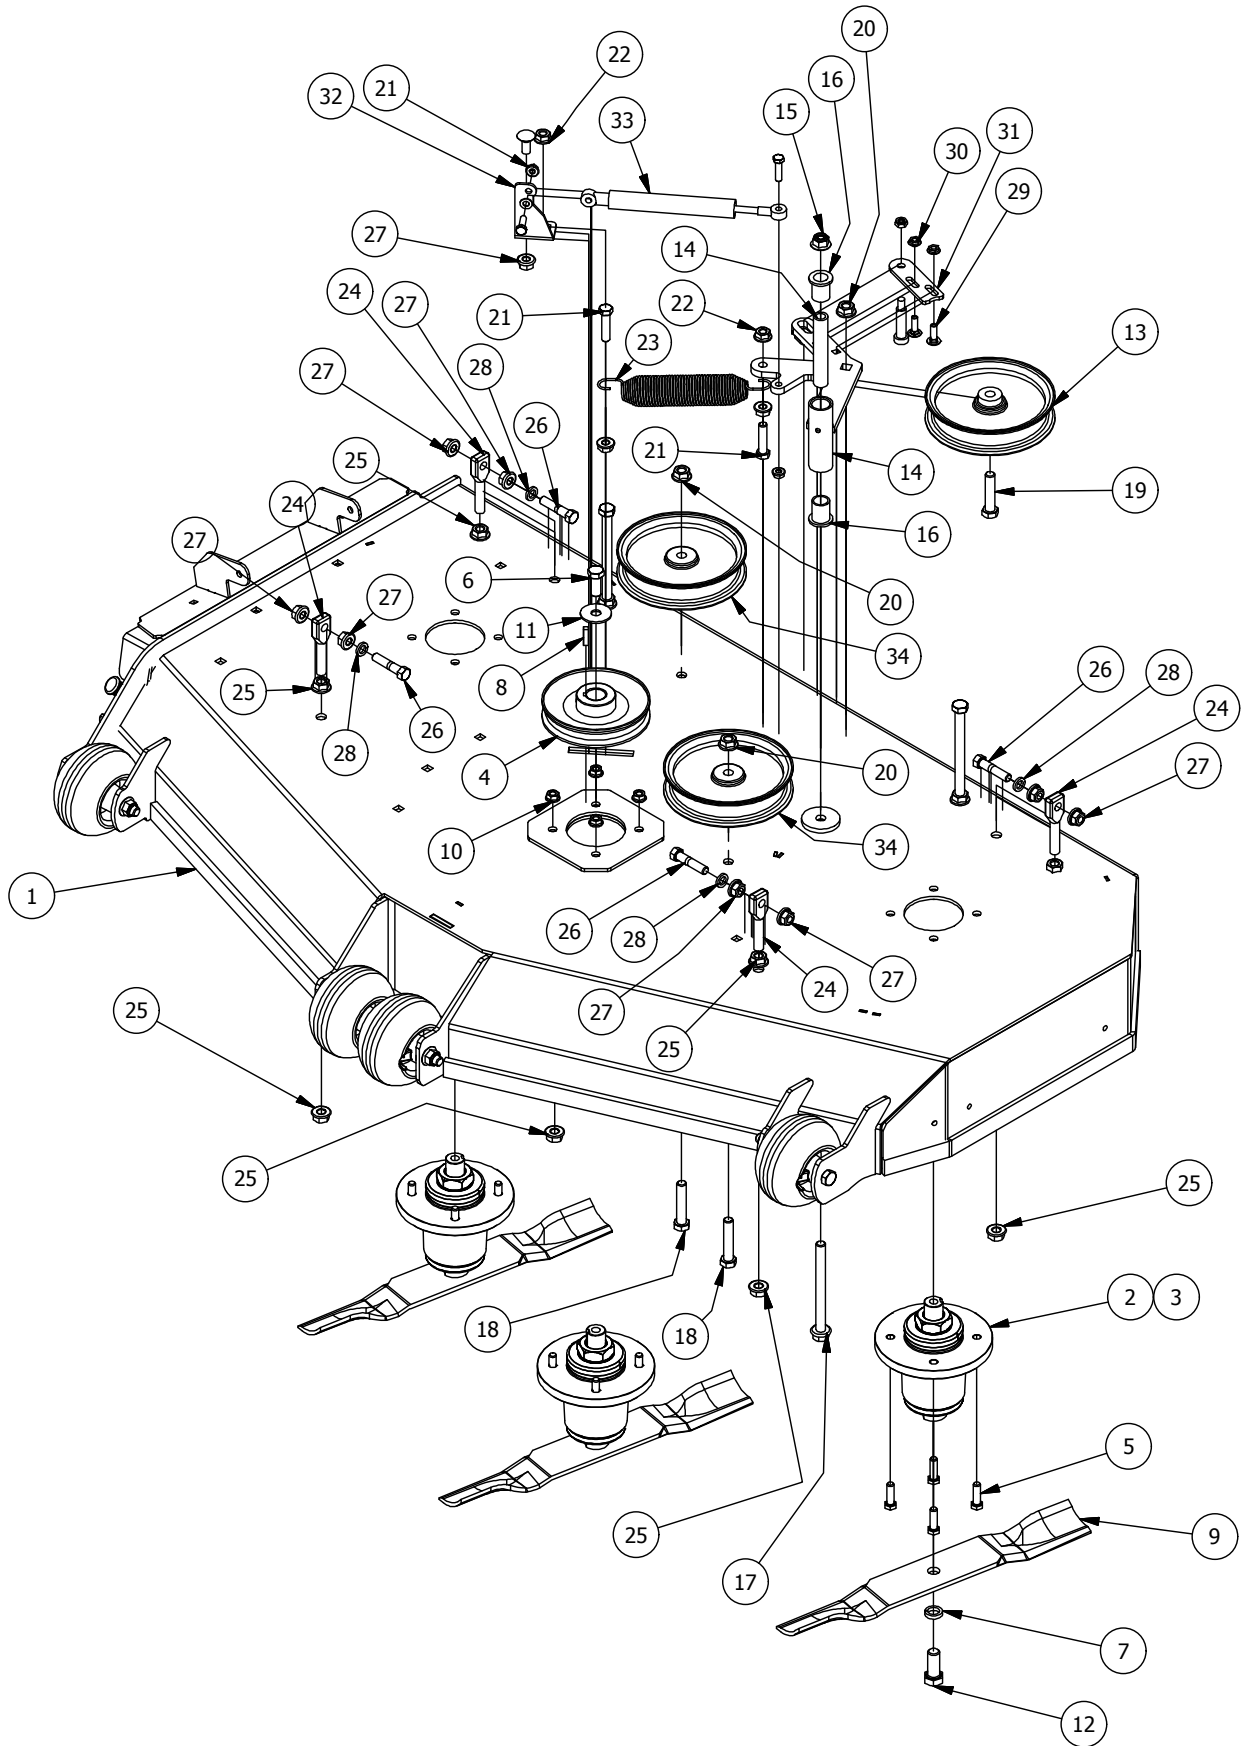

54" Deck Assembly-2

54" Deck Assembly-2 Parts List

ITEM	QTY	PART NUMBER	DESCRIPTION
1	1	490-0030-00	54" Mower Deck Assembly
2	3	437-0005-00	Mower Heavy Duty Deck Spindle RT HD Only
3	3	437-0004-00	Mower Standard Duty (2 Bearing) Deck Spindle RT Pro Only
4	3	433-0004-00	Deck Pulley 54"
5	12	418-0005-00	3/8-16 x 1-1/4 Hex Bolt GR5
6	3	418-0006-00	1/2-20 X 1-1/4 HEX C/S GR 5 ZINC
7	3	419-0004-00	5/8 SPLIT LOCKWASHER ZINC
8	3	442-0001-00	1/4 X 1 SQUARE KEY STOCK
9	3	438-0001-00	54" Mower Deck Blade
10	4	413-0004-00	3/8-16 HEX FLANGE NUT W/SERR ZINC
11	1	419-0001-00	1/2" X 1-5/8 BELLEVILLE CUP WASHER ZINC YELLOW
12	1	418-0078-00	5/8-11 X 1-1/2 HEX C/S GR 8 ZC YELLOW
13	1	433-0014-00	6-3/4" Idler Pulley, 15/16" Spacer Assembly
14	1	490-0019-00	Mower Deck Idler Pulley Arm Assembly
15	4	413-0002-00	1/2-13 NYLON INSERT FLANGE LOCKNUT ZC YELLOW
16	2	410-0007-00	3/4" ID X 15/16" OD X 1-1/8" LENGTH FLANGE BUSHING
17	1	418-0009-00	1/2-13 X 5-1/2 HEX FLANGE BOLT GR 8 ZY
18	2	418-0014-00	1/2-13 X 2-1/2 HEX FLANGE BOLT GR 8 ZC YELLOW
19	1	418-0012-00	1/2-13 X 2-1/4 HEX C/S GR 5 ZINC
20	3	413-0010-00	1/2-13 HEX FLANGE NUT W/SERR ZINC
21	2	418-0011-00	7/16-14 X 1-3/4 HEX C/S GR 2 ZINC (NOT A/T)
22	4	413-0001-00	7/16-14 HEX FLANGE NUT W/SERR ZINC
23	1	434-0005-00	Deck/pump idler spring
24	4	448-0001-00	Mowre Deck height adjustment Stud
25	12	413-0005-00	1/2-13 HEX FLANGE NUT W/SERR ZINC YELLOW
26	4	418-0046-00	7/16-14 X 2 HEX C/S GR 5 ZINC YELLOW
27	9	413-0011-00	7/16-14 HEX FLANGE NUT W/SERR ZINC YELLOW
28	4	419-0010-00	.443 ID X .750 OD X .125 THK NYLON BLACK
29	2	418-0010-00	5/16-18 X 1 CARRIAGE BOLT ZINC
30	2	413-0006-00	5/16-18 HEX FLANGE NUT W/SERR ZINC
31	1	439-0257-00	Deck Idler Pulley Belt Retainer Brkt
32	1	439-0335-00	Deck Belt Idler Damper Mounting Bracket
33	1	434-0009-00	Idler Gas Spring
34	2	433-015-00	6-3/4" Idler Pulley, 15/16" Spacer Assembly