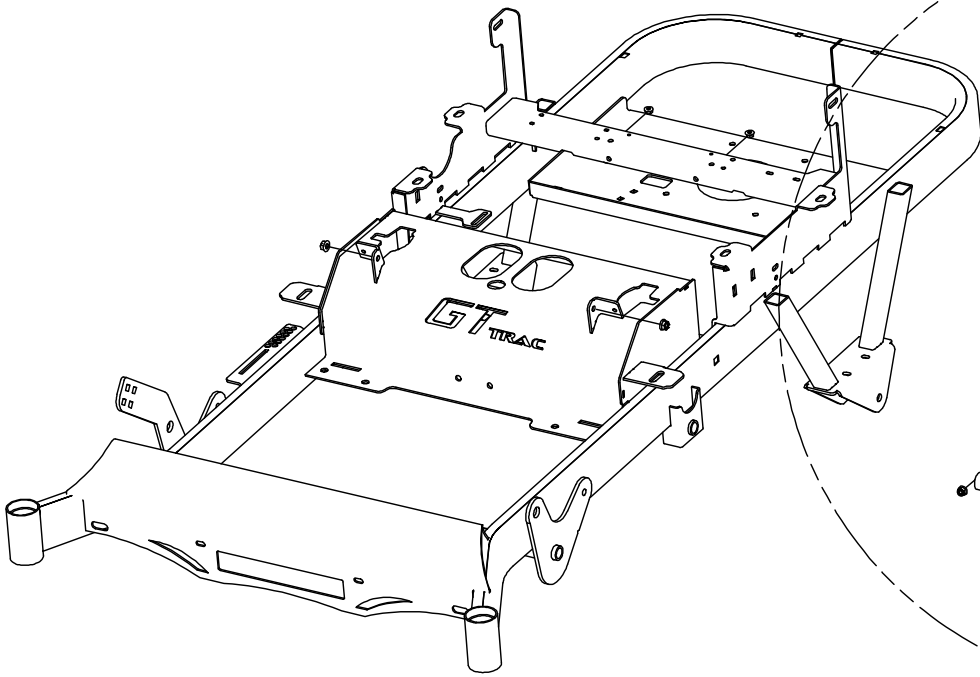

Battery and Seat Assembly