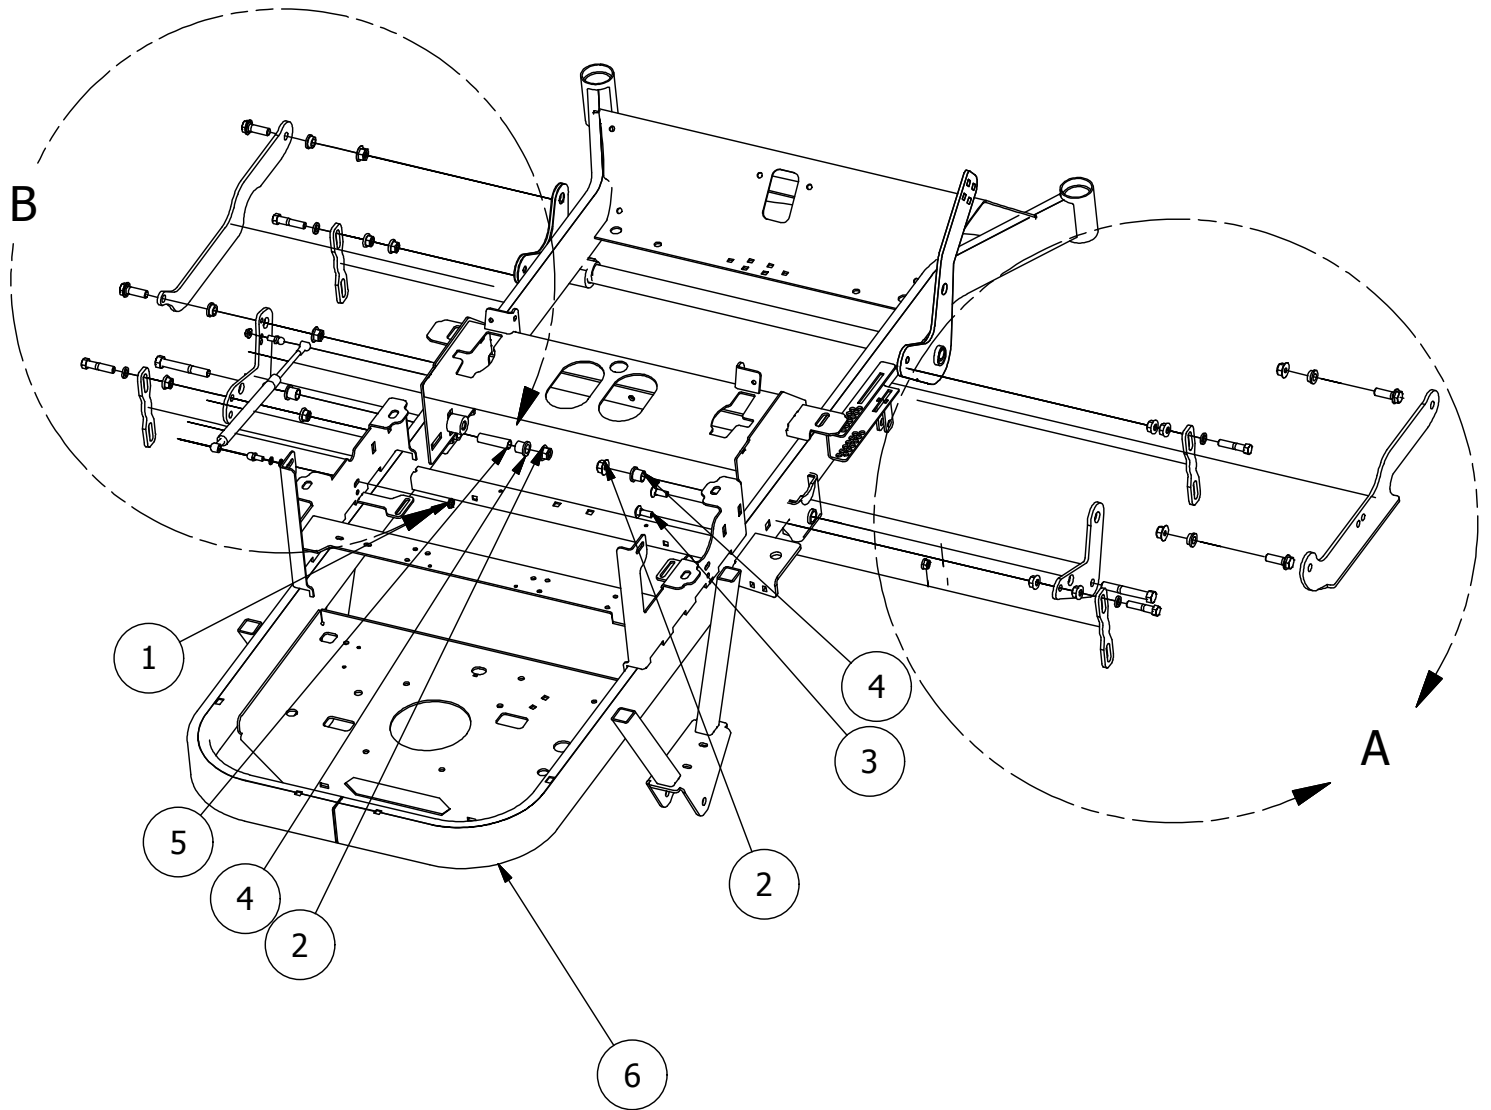

Brake and Floorboard Assembly

Page 6

Brake and Floorboard Assembly Parts List			
ITEM	QTY	PART NUMBER	DESCRIPTION
1	1	439-0114-00	Mower Floorboard
2	1	481-0005-00	2017 Mower Rubber Foot Rest Mat Except for RZ
3	1	481-0006-00	2017 Mower Logo Floor Mat Except for RZ
4	1	439-0059-00	Mower Deck Height Foot Pedal
5	10	414-0002-00	8MM PUSH TYPE RETAINER NYLON BLACK
6	3	418-0008-00	5/16-18 X 3/4 CARRIAGE BOLT ZINC
7	2	418-0045-00	3/8-16 X 1 CARRIAGE BOLT ZINC YELLOW GR8
8	4	413-0004-00	3/8-16 HEX FLANGE NUT W/SERR ZINC
9	4	429-0002-00	Rubber Bumper
10	1	490-0026-00	Mower RZ TTQ Frame Assembly

Detail A

Brake Assembly Parts List			
ITEM	QTY	PART NUMBER	DESCRIPTION
1	1	435-0004-00	MOWER BRAKE LINKAGE
2	1	439-0009-00	Mower Frame Brake Mounting Bracket
3	1	490-0016-00	Mower Brake Lock Lever Assembly
4	1	490-0017-00	Mower Brake Unlock Lever Assembly
5	1	434-0003-00	Brake Pedal Release Spring
6	1	434-0002-00	Brake Pedal Tension Spring
7	13	413-0006-00	5/16-18 HEX FLANGE NUT W/SERR ZINC
8	2	418-0029-00	1/4-20 X 1-1/4 HEX C/S GR 2 ZINC
9	1	413-0013-00	3/8-16 NYLON INSERT FLANGE LOCKNUT ZINC
10	3	418-0027-00	5/16-18 X 1-3/4 HEX C/S GR 2 ZINC
11	8	413-0002-00	1/2-13 NYLON INSERT FLANGE LOCKNUT ZC YELLOW
12	1	420-0001-00	1/8 X 3/4 COTTER PIN ZINC
13	1	418-0028-00	1/2-13 X 1-1/2 HEX C/S GR 2 ZINC
14	7	410-0009-00	1/2" ID X 3/4" OD X 3/8" LENGTH FLANGE BUSHING

Deck Height Indicator Assembly

Deck Height Parts List			
ITEM	QTY	PART NUMBER	DESCRIPTION
1	13	413-0006-00	5/16-18 HEX FLANGE NUT W/SERR ZINC
2	8	413-0002-00	1/2-13 NYLON INSERT FLANGE LOCKNUT ZC YELLOW
3	2	418-0053-00	3/8-16 X 1 CARRIAGE BOLT ZINC
4	4	410-0008-00	5/8" ID X 3/4" OD X 3/4" LENGTH FLANGE BUSHING
5	2	425-0004-00	Mower Drive Arm Hub & Deck Lift Arm Spacer
6	1	490-0026-00	Mower RZ TTQ Frame Assembly