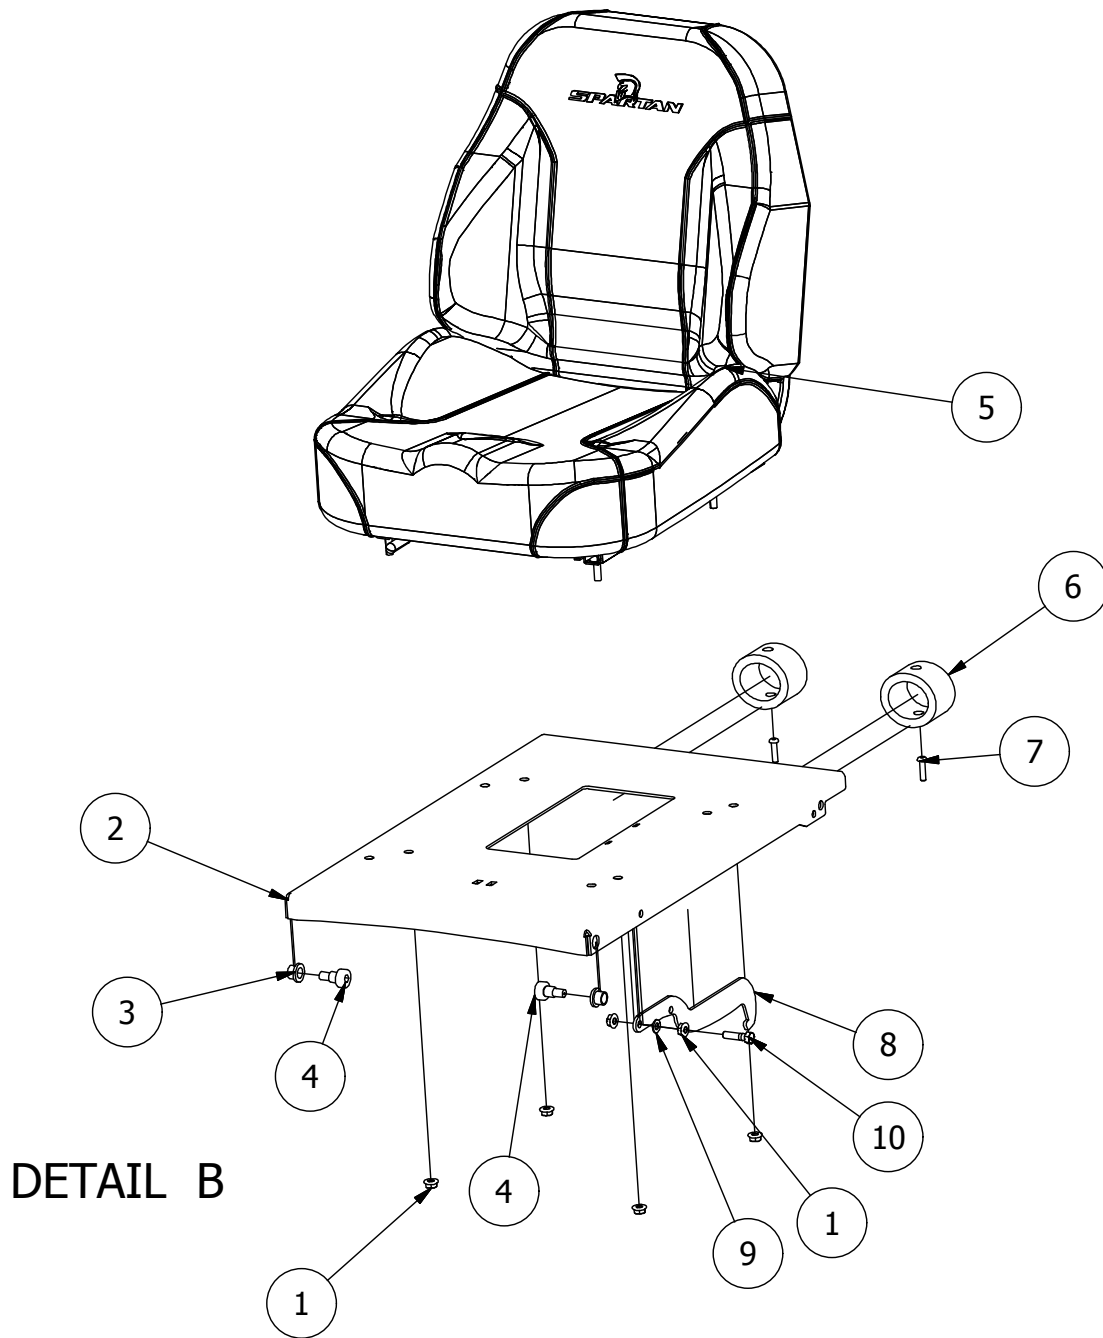

Detail B Parts List			
ITEM	QTY	PART NUMBER	DESCRIPTION
1	6	413-0019-00	5/16-18 NYLON INSERT FLANGE L/NUT ZINC
2	1	439-0113-00	RZ Mower Seat Brtk
3	2	410-0010-00	1/2" ID X 5/8" OD X 1/2" LENGTH FLANGE BUSHING
4	2	418-0038-00	1/2 X 1/2 SOCKET SHOULDER BOLT ZC YELLOW
5	1	471-0009-00	RZ seat
6	2	487-0004-00	Seat Suspension Elastomer GBR-7
7	2	418-0039-00	1/4-20 X 1 BUTTON SOCKET C/S
8	1	439-0065-00	Mower Seat Latch Hook
9	1	419-0016-00	5/16" ID X 5/8" OD X 1/16" THK BRONZE WASHER
10	1	418-0036-00	5/16-18 X 1-1/4 HEX TAP BOLT ZINC GR8