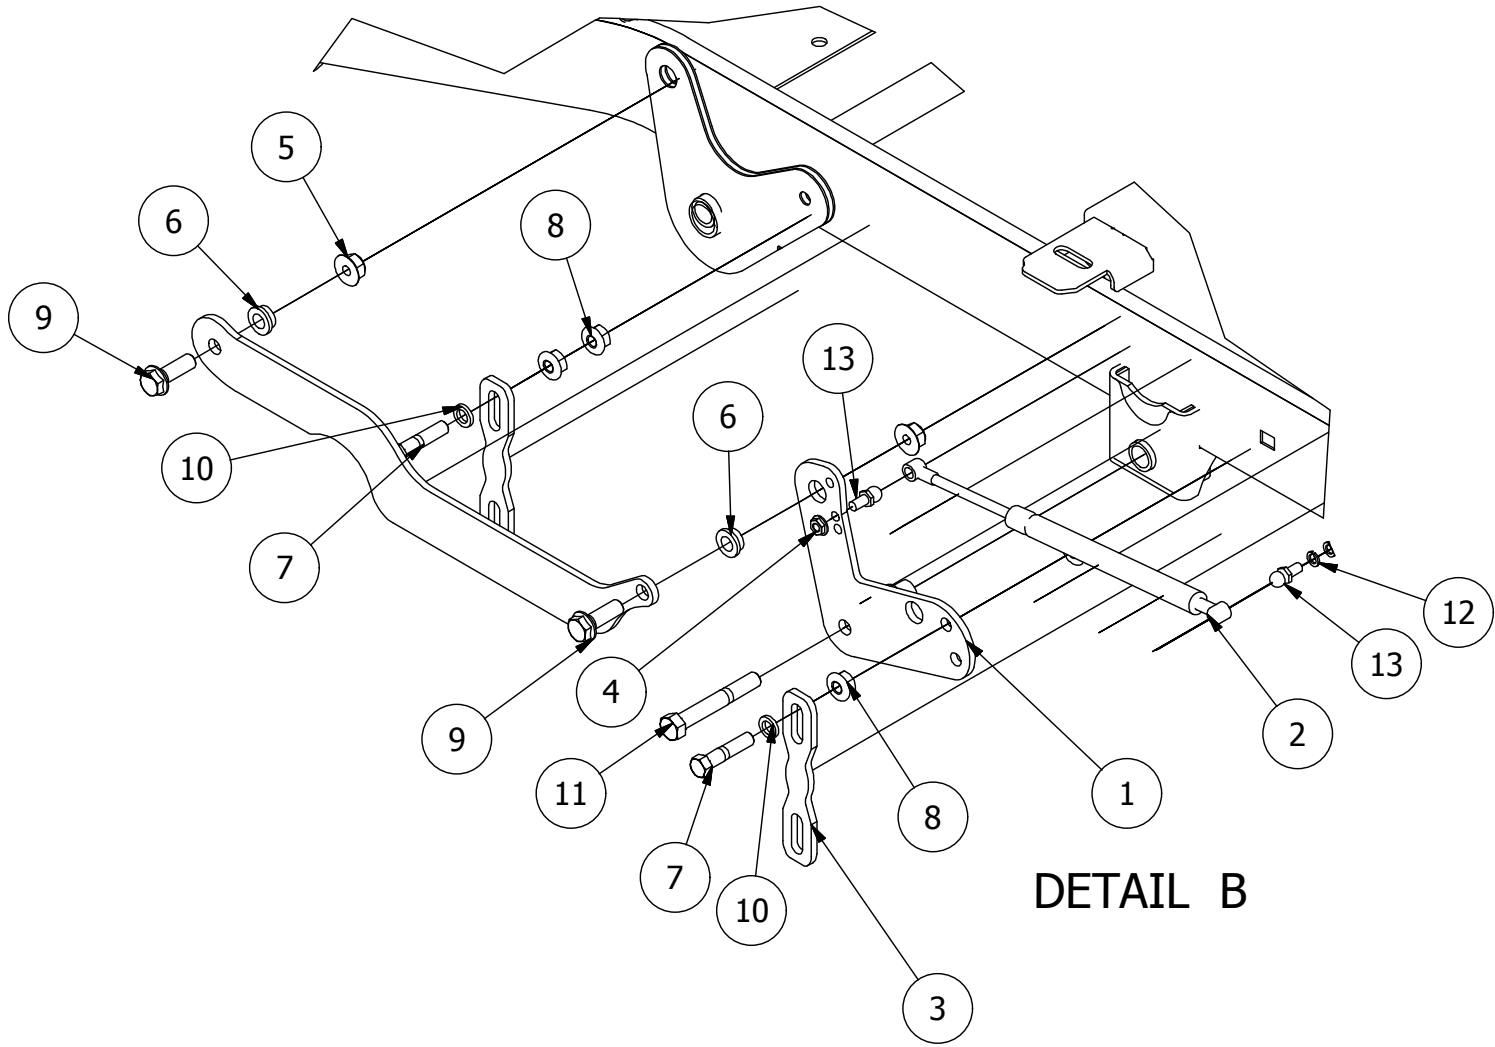

Deck Height Indicator Assembly

Deck Height Parts List			
ITEM	QTY	PART NUMBER	DESCRIPTION
1	13	413-0006-00	5/16-18 HEX FLANGE NUT W/SERR ZINC
2	8	413-0002-00	1/2-13 NYLON INSERT FLANGE LOCKNUT ZC YELLOW
3	2	418-0053-00	3/8-16 X 1 CARRIAGE BOLT ZINC
4	4	410-0008-00	5/8" ID X 3/4" OD X 3/4" LENGTH FLANGE BUSHING
5	2	425-0004-00	Mower Drive Arm Hub & Deck Lift Arm Spacer
6	1	490-0026-00	Mower RZ TTQ Frame Assembly

DETAIL A

Detail A Parts List			
ITEM	QTY	PART NUMBER	DESCRIPTION
1	1	431-0006-00	RZ Deck Height Brtk Right Side
2	4	435-0013-00	Mower Deck Link
3	8	413-0002-00	1/2-13 NYLON INSERT FLANGE LOCKNUT ZC YELLOW
4	7	410-0009-00	1/2" ID X 3/4" OD X 3/8" LENGTH FLANGE BUSHING
5	4	418-0046-00	7/16-14 X 2 HEX C/S GR 5 ZINC YELLOW
6	8	413-0011-00	7/16-14 HEX FLANGE NUT W/SERR ZINC YELLOW
7	4	418-0047-00	1/2-13 X 1-1/2 HEX FLANGE BOLT ZINC YELLOW
8	4	419-0010-00	.443 ID X .750 OD X .125 THK NYLON BLACK
9	2	418-0042-00	1/2-13 X 3-1/2 HEX C/S GR 5 ZINC YELLOW
10	1	435-0021-00	Mower TTQ Deck Height Arm Right Link

DETAIL B

Detail A Parts List			
ITEM	QTY	PART NUMBER	DESCRIPTION
1	1	431-0007-00	RZ Deck Height Brtk Left Actuator Side
2	1	434-0008-00	RZ Deck Assist Gas Spring
3	4	435-0013-00	Mower Deck Link
4	13	413-0006-00	5/16-18 HEX FLANGE NUT W/SERR ZINC
5	8	413-0002-00	1/2-13 NYLON INSERT FLANGE LOCKNUT ZC YELLOW
6	7	410-0009-00	1/2" ID X 3/4" OD X 3/8" LENGTH FLANGE BUSHING
7	4	418-0046-00	7/16-14 X 2 HEX C/S GR 5 ZINC YELLOW
8	8	413-0011-00	7/16-14 HEX FLANGE NUT W/SERR ZINC YELLOW
9	4	418-0047-00	1/2-13 X 1-1/2 HEX FLANGE BOLT ZINC YELLOW
10	4	419-0010-00	.443 ID X .750 OD X .125 THK NYLON BLACK
11	2	418-0042-00	1/2-13 X 3-1/2 HEX C/S GR 5 ZINC YELLOW
12	2	419-0009-00	5/16 SPLIT LOCKWASHER ZINC
13	2	487-0005-00	Control Arm Damper Ball Stud