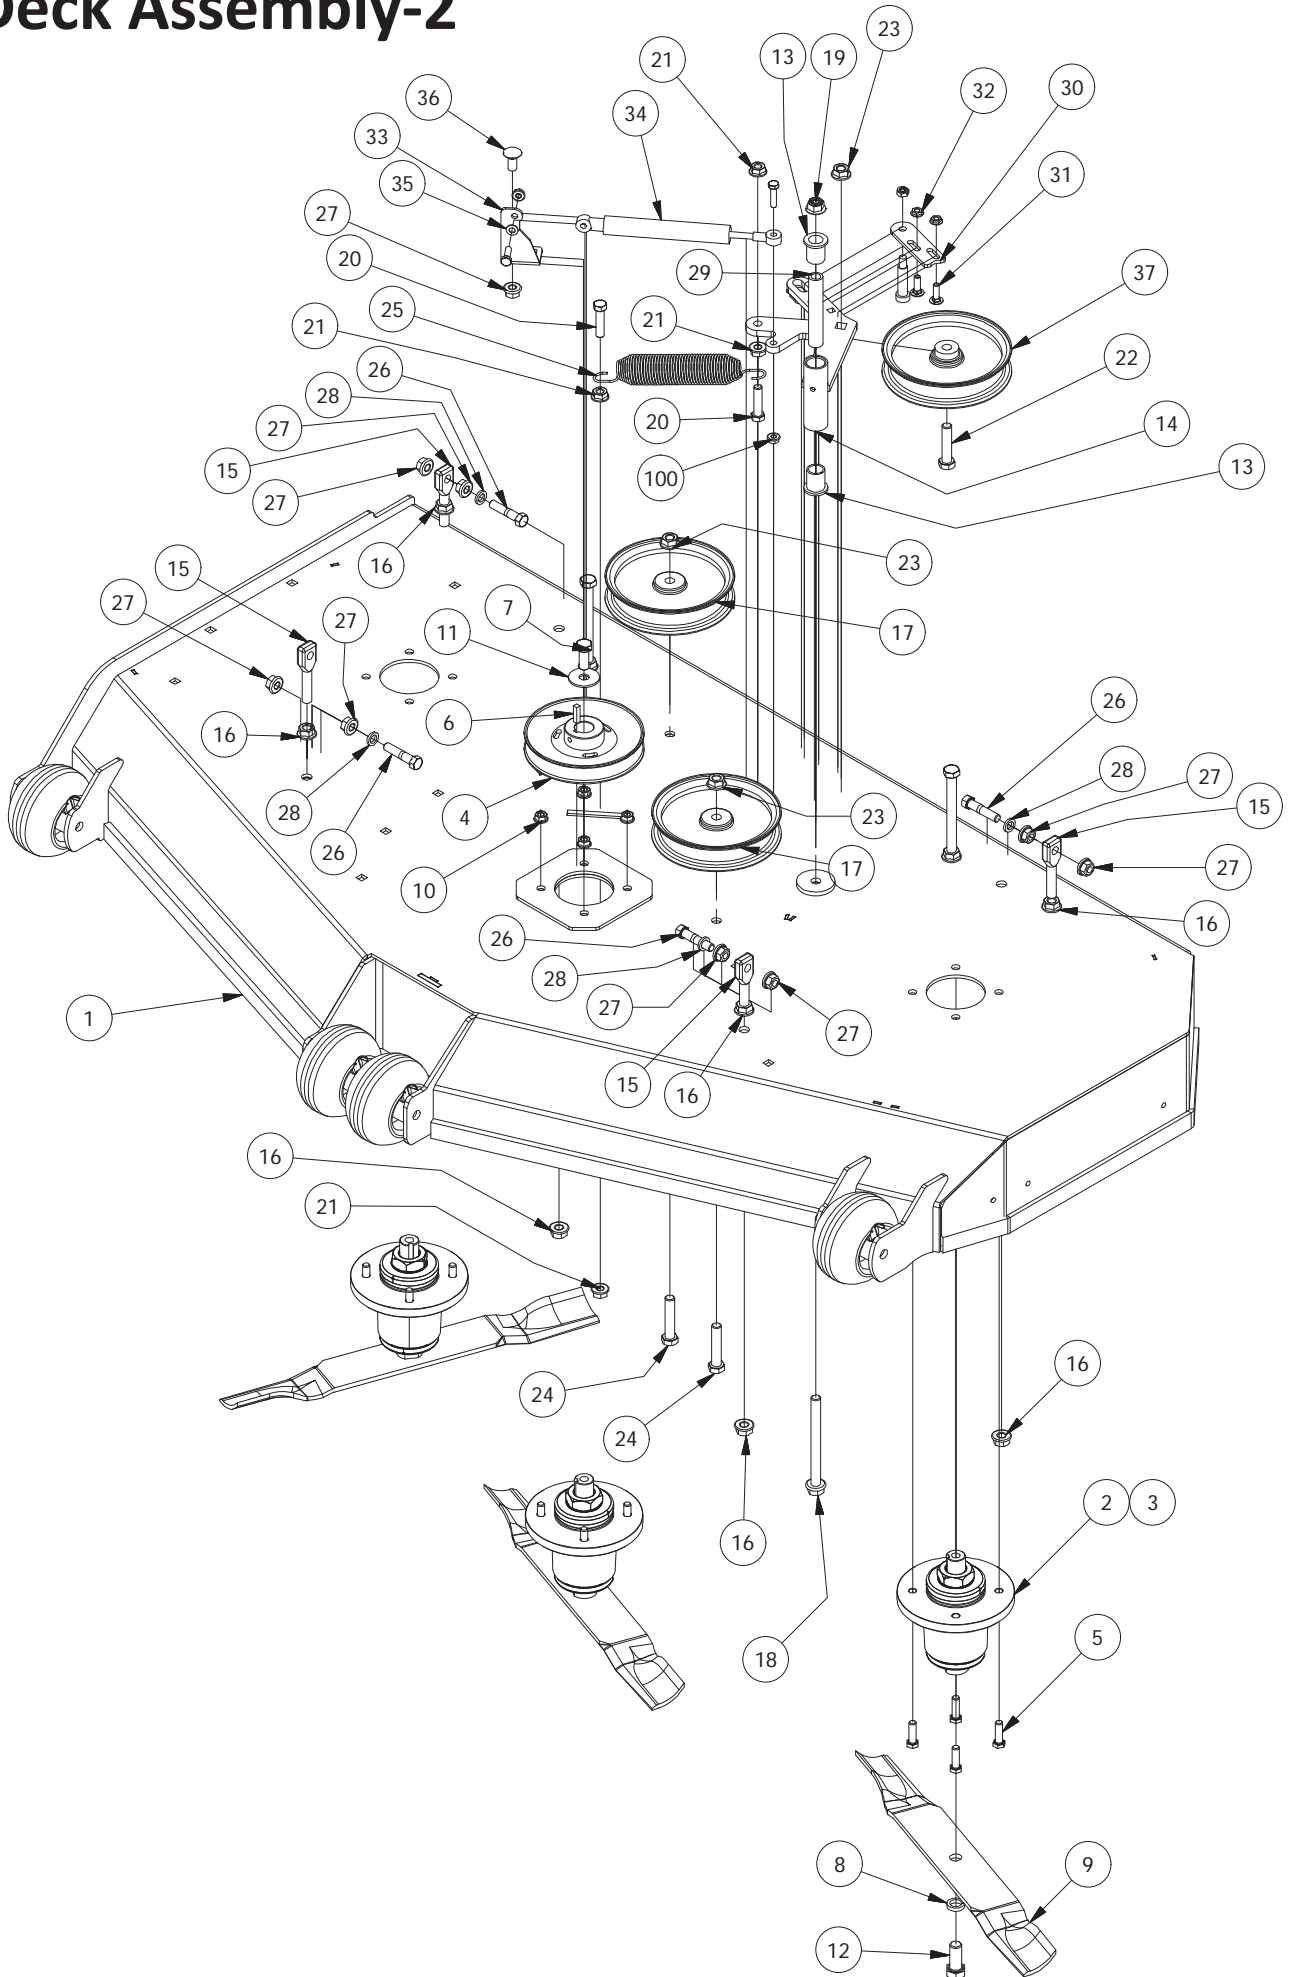

61" Deck Assembly-2

61" Deck Assembly-2

ITEM	QTY	PART NUMBER	DESCRIPTION
1	1	490-0031-00	61" Mower Deck Assembly
2	3	437-0005-00	Mower Heavy Duty (4 Bearing) Deck Spindle RT HD only
3	3	437-0004-00	Mower Standard Duty (2 Bearing) Deck Spindle RT Pro only
4	3	433-0003-00	Deck Pulley 61"
5	12	418-0005-00	3/8-16 x 1-1/4 Hex Bolt GR5
6	3	442-0001-00	1/4 X 1 SQUARE KEY STOCK
7	3	418-0006-00	1/2-20 X 1-1/4 HEX C/S GR 5 ZINC
8	3	419-0004-00	5/8 SPLIT LOCKWASHER ZINC
9	3	438-0002-00	61" Mower Deck Blade
10	4	413-0004-00	3/8-16 HEX FLANGE NUT W/SERR ZINC
11	1	419-0001-00	1/2" X 1-5/8 BELLEVILLE CUP WASHER ZINC YELLOW
12	1	418-0078-00	5/8-11 X 1-1/2 HEX C/S GR 8 ZC YELLOW
13	2	410-0007-00	3/4" ID X 15/16" OD X 1-1/8" LENGTH FLANGE BUSHING
14	1	490-0019-00	Mower Deck Idler Pulley Arm Assembly
15	4	448-0001-00	Mowre Deck height adjustment Stud
16	12	413-0005-00	1/2-13 HEX FLANGE NUT W/SERR ZINC YELLOW
17	2	433-015-00	6-3/4" Idler Pulley, 15/16" Spacer Assembly
18	1	418-0009-00	1/2-13 X 5-1/2 HEX FLANGE BOLT GR 8 ZY
19	4	413-0002-00	1/2-13 NYLON INSERT FLANGE LOCKNUT ZC YELLOW
20	2	418-0011-00	7/16-14 X 1-3/4 HEX C/S GR 2 ZINC (NOT A/T)
21	4	413-0001-00	7/16-14 HEX FLANGE NUT W/SERR ZINC
22	1	418-0012-00	1/2-13 X 2-1/4 HEX C/S GR 5 ZINC
23	3	413-0010-00	1/2-13 HEX FLANGE NUT W/SERR ZINC
24	2	418-0014-00	1/2-13 X 2-1/2 HEX FLANGE BOLT GR 8 ZC YELLOW
25	1	434-0005-00	Deck/pump idler spring
26	4	418-0046-00	7/16-14 X 2 HEX C/S GR 5 ZINC YELLOW
27	9	413-0011-00	7/16-14 HEX FLANGE NUT W/SERR ZINC YELLOW
28	4	419-0010-00	.443 ID X .750 OD X .125 THK NYLON BLACK
29	1	425-0006-00	Mower Inner Idler Spacer
30	1	439-0257-00	Deck Idler Pulley Belt Retainer Brkt
31	2	418-0010-00	5/16-18 X 1 CARRIAGE BOLT ZINC
32	2	413-0006-00	5/16-18 HEX FLANGE NUT W/SERR ZINC
33	1	439-0335-00	Deck Belt Idler Damper Mounting Bracket
34	1	434-0009-00	Idler Gas Spring
35	1	419-0016-00	5/16" ID X 5/8" OD X 1/16" THK BRONZE WASHER
36	1	418-0017-00	7/16-14 X 1 CARRIAGE BOLT ZINC
37	1	433-0014-00	6-3/4" Idler Pulley, 15/16" Spacer Assembly