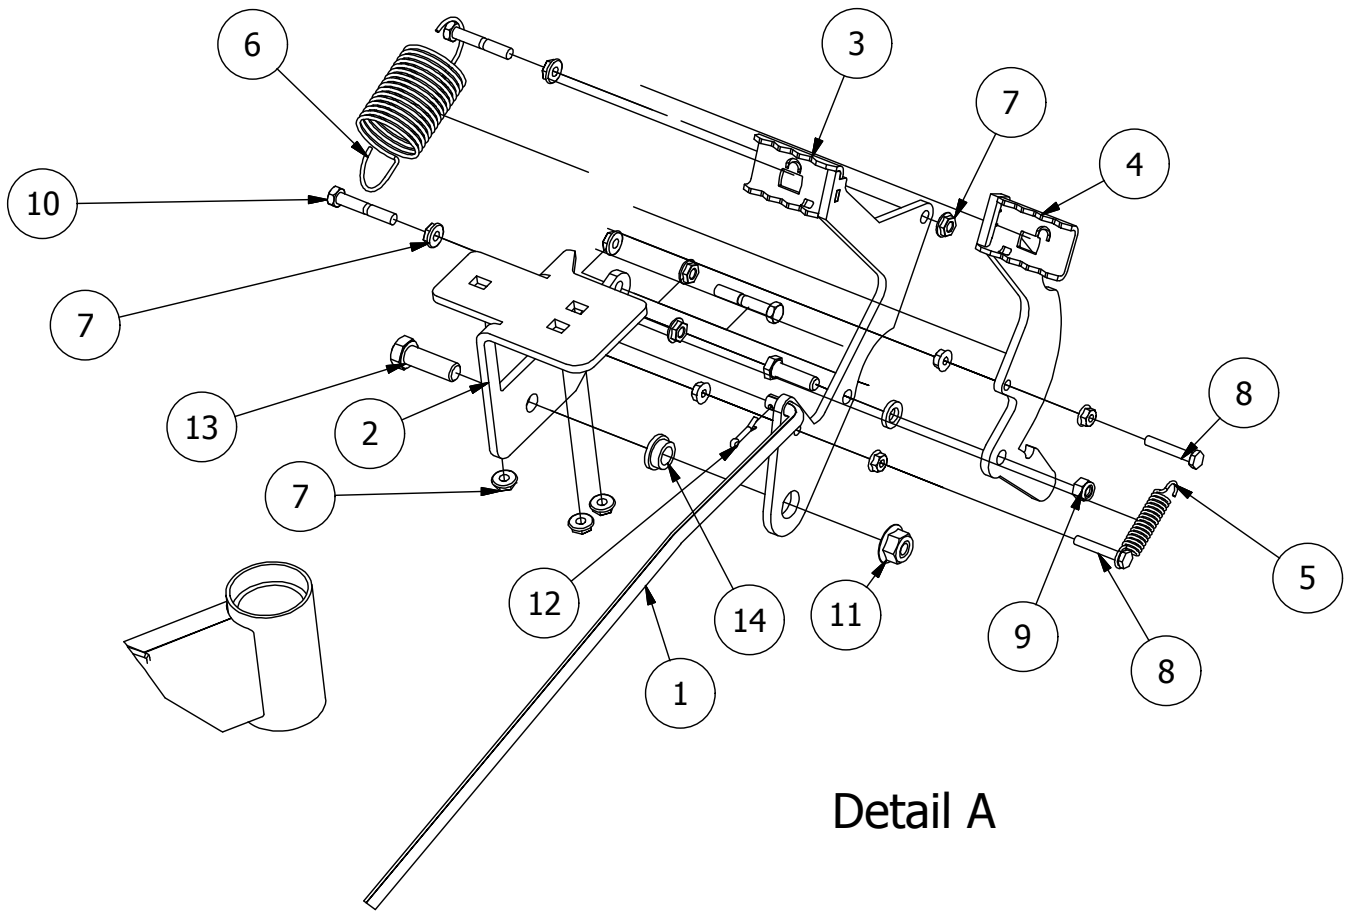

Front Fork Assembly

Front Fork Parts List			
ITEM	QTY	PART NUMBER	DESCRIPTION
1	1	490-0046-00	RZ Caster Fork Assembly
2	1	419-0002-00	1/2 FENDER WASHER 1-1/4" OD ZINC
3	1	426-0006-00	Mower Caster Shaft Washer
4	1	425-0011-00	Mower Bearing Retainer Spacer
5	1	418-0003-00	1/2-13 X 8-1/2 HEX C/S GR 5 ZINC YELLOW
6	1	413-0002-00	1/2-13 NYLON INSERT FLANGE LOCKNUT ZC YELLOW
7	1	425-0010-00	Mower Caster Fork Wheel Spacer
8	1	418-0006-00	1/2-20 X 1-1/4 HEX C/S GR 5 ZINC
9	2	410-0018-00	RZ Mower Caster Wheel Bearing
10	2	410-0006-00	Mower Caster Shaft Bearing
11	1	422-0027-00	RZ Alternate Front Caster Wheel Assembly
12	1	419-0025-00	1/2 Plastic Washer

Brake and Floorboard Assembly

Page 6

Brake and Floorboard Assembly Parts List			
ITEM	QTY	PART NUMBER	DESCRIPTION
1	1	439-0114-00	Mower Floorboard
2	1	481-0005-00	2017 Mower Rubber Foot Rest Mat Except for RZ
3	1	481-0006-00	2017 Mower Logo Floor Mat Except for RZ
4	1	439-0059-00	Mower Deck Height Foot Pedal
5	10	414-0002-00	8MM PUSH TYPE RETAINER NYLON BLACK
6	3	418-0008-00	5/16-18 X 3/4 CARRIAGE BOLT ZINC
7	2	418-0045-00	3/8-16 X 1 CARRIAGE BOLT ZINC YELLOW GR8
8	4	413-0004-00	3/8-16 HEX FLANGE NUT W/SERR ZINC
9	4	429-0002-00	Rubber Bumper
10	1	490-0026-00	Mower RZ TTQ Frame Assembly

Deck Height Indicator Assembly

Deck Height Parts List			
ITEM	QTY	PART NUMBER	DESCRIPTION
1	13	413-0006-00	5/16-18 HEX FLANGE NUT W/SERR ZINC
2	8	413-0002-00	1/2-13 NYLON INSERT FLANGE LOCKNUT ZC YELLOW
3	2	418-0053-00	3/8-16 X 1 CARRIAGE BOLT ZINC
4	4	410-0008-00	5/8" ID X 3/4" OD X 3/4" LENGTH FLANGE BUSHING
5	2	425-0004-00	Mower Drive Arm Hub & Deck Lift Arm Spacer
6	1	490-0026-00	Mower RZ TTQ Frame Assembly