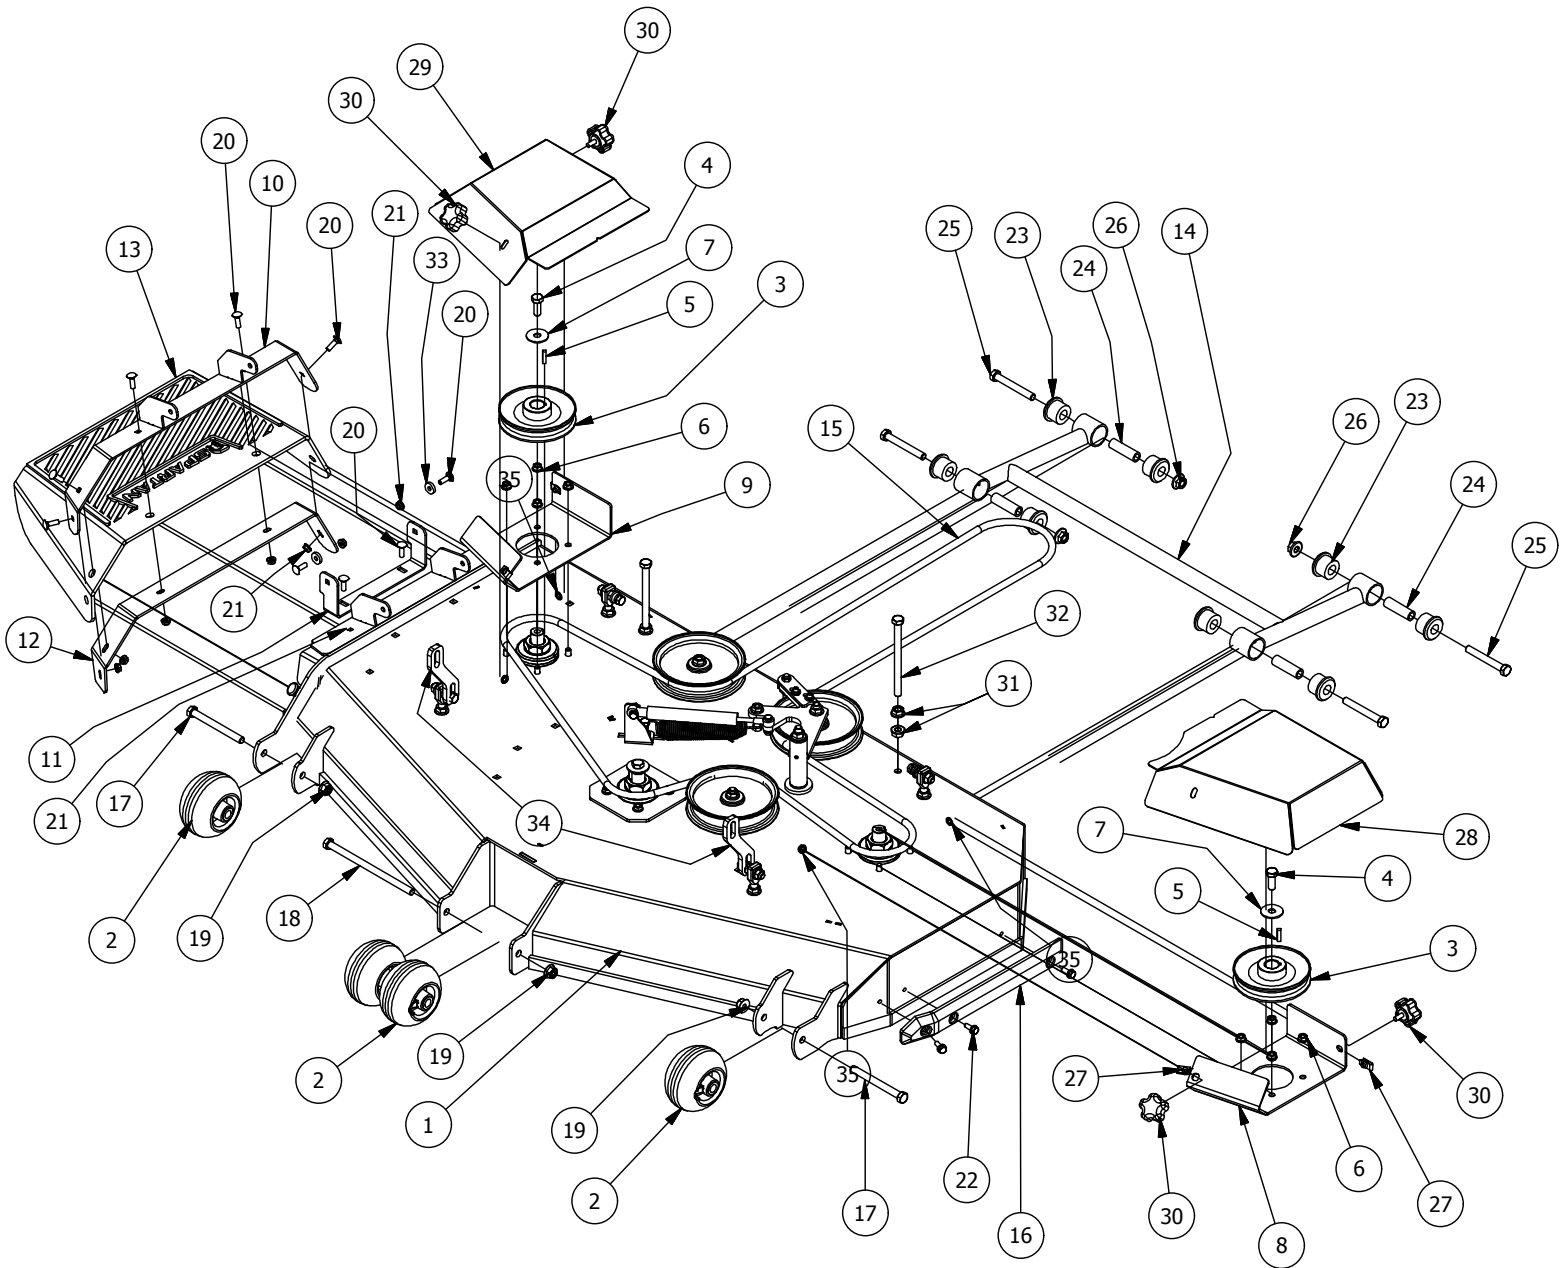

54" Deck Assembly-1

54" Deck Assembly-1 Parts List			
ITEM	QTY	PART NUMBER	DESCRIPTION
1	1	490-0030-00	54" Mower Deck Assembly
2	4	422-0001-00	Anti-Scalp Wheel
3	3	433-0004-00	Deck Pulley 54"
4	3	418-0006-00	1/2-20 X 1-1/4 HEX C/S GR 5 ZINC
5	3	442-0001-00	1/4 X 1 SQUARE KEY STOCK
6	4	413-0004-00	3/8-16 HEX FLANGE NUT W/SERR ZINC
7	1	419-0001-00	1/2" X 1-5/8 BELLEVILLE CUP WASHER ZINC YELLOW
8	1	439-0057-00	Mower Left Pulley Cover Mounting Bracket
9	1	439-0058-00	Mower Right Pulley Cover Mounting Bracket
10	1	490-0056-00	2020 Deck Chute Hinge Assembly
11	1	439-0111-00	Mower Chute Mounting Bracket
12	1	439-0190-00	2019 Deck Chute Hinge Backer Bracket
13	1	481-0008-00	Mower Rubber Discharge Chute 2018
14	1	490-0014-00	Mower 54"/61" Deck Frame Stabilizer Assembly
15	1	461-0001-00	54" Mower Deck Belt, HB x 153.5" Effective Length
16	1	429-0001-00	Mower Nylon Deck Guard
17	2	418-0016-00	1/2-13 X 5 HEX C/S GR 2 ZINC YELLOW
18	1	418-0015-00	1/2-13 X 8-1/2 HEX C/S GR 2 ZINC YELLOW
19	4	413-0002-00	1/2-13 NYLON INSERT FLANGE LOCKNUT ZC YELLOW
20	9	418-0060-00	5/16-18 X 1 CARRIAGE BOLT ZINC YELLOW
21	11	413-0027-00	5/16-18 NYLON INSERT FLANGE LOCKNUT ZC YELLOW
22	3	418-0049-00	5/16-18 X 3/4 IND HWH TRI LOB ZINC
23	8	732-2000-00	Large MTV A-Arm Bushing
24	4	732-2001-00	Large MTV A-Arm Bushing Sleeve
25	4	418-0021-00	1/2-13 X 3-3/4 HEX C/S GR 5 ZINC
26	4	413-0017-00	1/2-13 NYLON INSERT FLANGE LOCKNUT ZINC W/SERRATIONS
27	4	413-0053-00	5/16 Cage Nut
28	1	439-0091-00	Mower 54" Deck Left Pulley Cover
29	1	439-0092-00	Mower 54" Deck Right Pulley Cover
30	4	445-0001-00	Lobed Knob w/ 5/16"-18 X .750" Stud
31	12	413-0005-00	1/2-13 HEX FLANGE NUT W/SERR ZINC YELLOW
32	2	418-0044-00	1/2-13 X 6-1/2 HEX C/S GR 8 ZINC YELLOW
33	2	419-0006-00	.312 ID X .875 OD X .1875 THK F/W NYLON BLK
34	2	435-0010-00	Mower 54" Deck Front Height Arm Connecting Link
35	4	419-0027-00	5/16 L/W INT TOOTH ZC