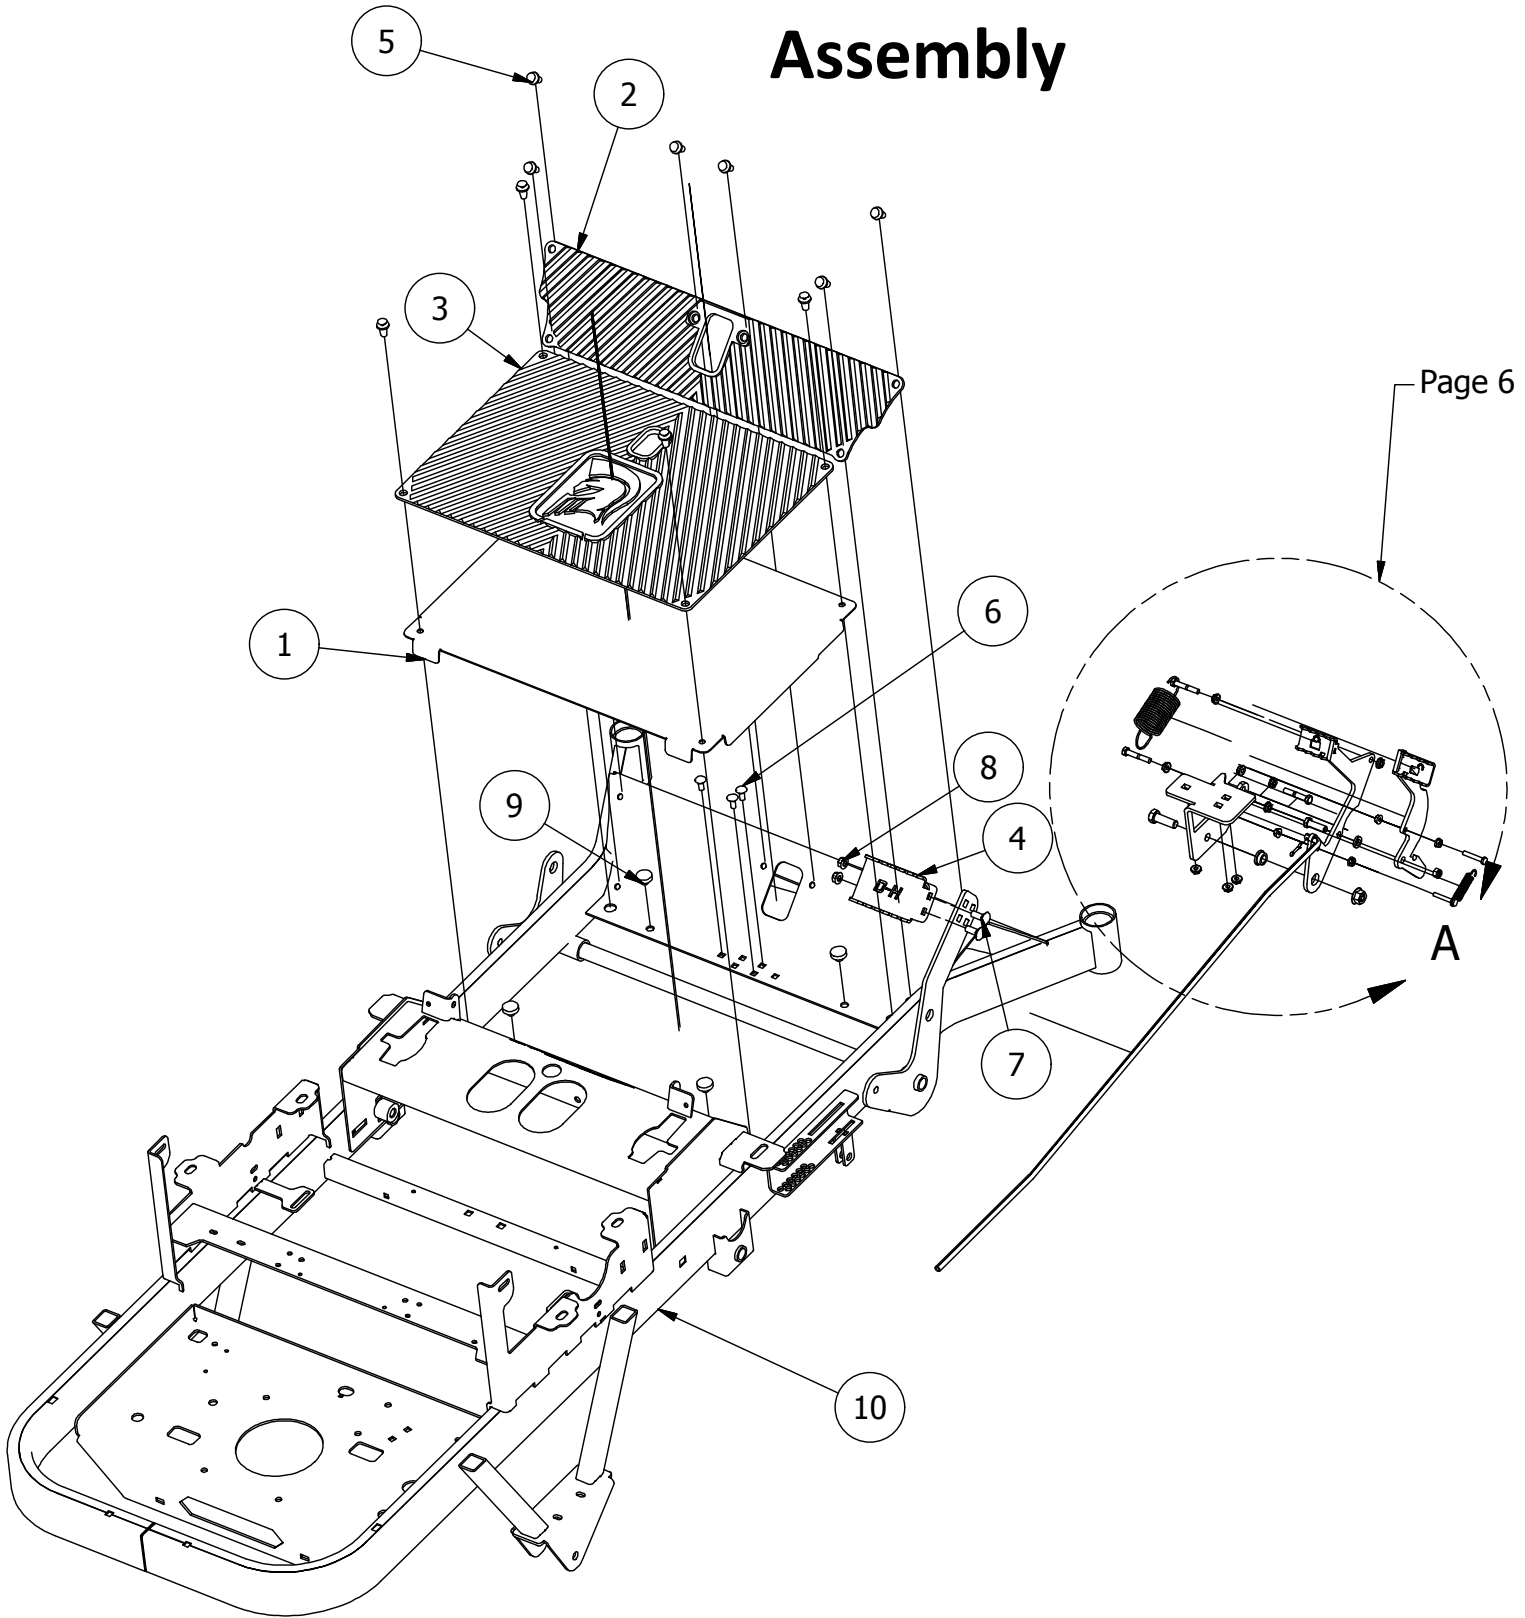

RZ Pro Parts Manual

2019

Table Of Contents

Front Fork Assembly.....	3
Brake and Floorboard Assembly.....	4-6
Deck Height Indicator Assembly.....	7-10
Battery and Seat Assembly.....	11-13
Drive Arm Assembly.....	14-15
Gas Tank Assembly.....	16
Transmission Assembly.....	17-18
54" Deck Assembly.....	19-22
61" Deck Assembly.....	23-26
Spindle Assembly.....	27
Briggs and Stratton 25Hp.....	28
Kohler 25Hp.....	29
Decals.....	30

Brake and Floorboard Assembly

Page 6

Brake and Floorboard Assembly Parts List			
ITEM	QTY	PART NUMBER	DESCRIPTION
1	1	439-0114-00	Mower Floorboard
2	1	481-0005-00	2017 Mower Rubber Foot Rest Mat Except for RZ
3	1	481-0006-00	2017 Mower Logo Floor Mat Except for RZ
4	1	439-0059-00	Mower Deck Height Foot Pedal
5	10	414-0002-00	8MM PUSH TYPE RETAINER NYLON BLACK
6	3	418-0008-00	5/16-18 X 3/4 CARRIAGE BOLT ZINC
7	2	418-0045-00	3/8-16 X 1 CARRIAGE BOLT ZINC YELLOW GR8
8	4	413-0004-00	3/8-16 HEX FLANGE NUT W/SERR ZINC
9	4	429-0002-00	Rubber Bumper
10	1	490-0026-00	Mower RZ TTQ Frame Assembly

Detail A

Brake Assembly Parts List			
ITEM	QTY	PART NUMBER	DESCRIPTION
1	1	435-0004-00	MOWER BRAKE LINKAGE
2	1	439-0009-00	Mower Frame Brake Mounting Bracket
3	1	490-0016-00	Mower Brake Lock Lever Assembly
4	1	490-0017-00	Mower Brake Unlock Lever Assembly
5	1	434-0003-00	Brake Pedal Release Spring
6	1	434-0002-00	Brake Pedal Tension Spring
7	13	413-0006-00	5/16-18 HEX FLANGE NUT W/SERR ZINC
8	2	418-0029-00	1/4-20 X 1-1/4 HEX C/S GR 2 ZINC
9	1	413-0013-00	3/8-16 NYLON INSERT FLANGE LOCKNUT ZINC
10	3	418-0027-00	5/16-18 X 1-3/4 HEX C/S GR 2 ZINC
11	8	413-0002-00	1/2-13 NYLON INSERT FLANGE LOCKNUT ZC YELLOW
12	1	420-0001-00	1/8 X 3/4 COTTER PIN ZINC
13	1	418-0028-00	1/2-13 X 1-1/2 HEX C/S GR 2 ZINC
14	7	410-0009-00	1/2" ID X 3/4" OD X 3/8" LENGTH FLANGE BUSHING