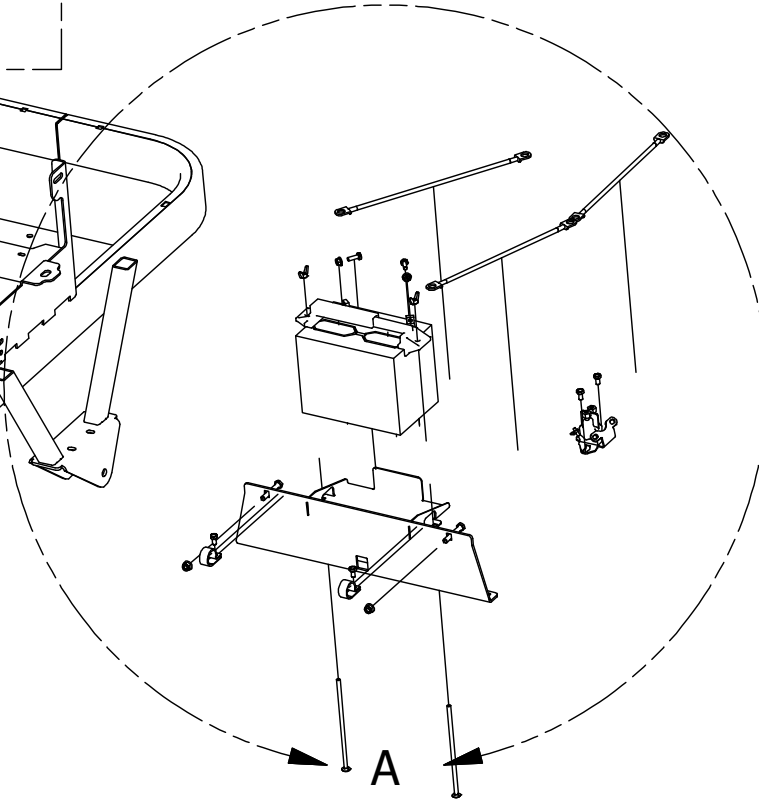

Battery and Seat Assembly