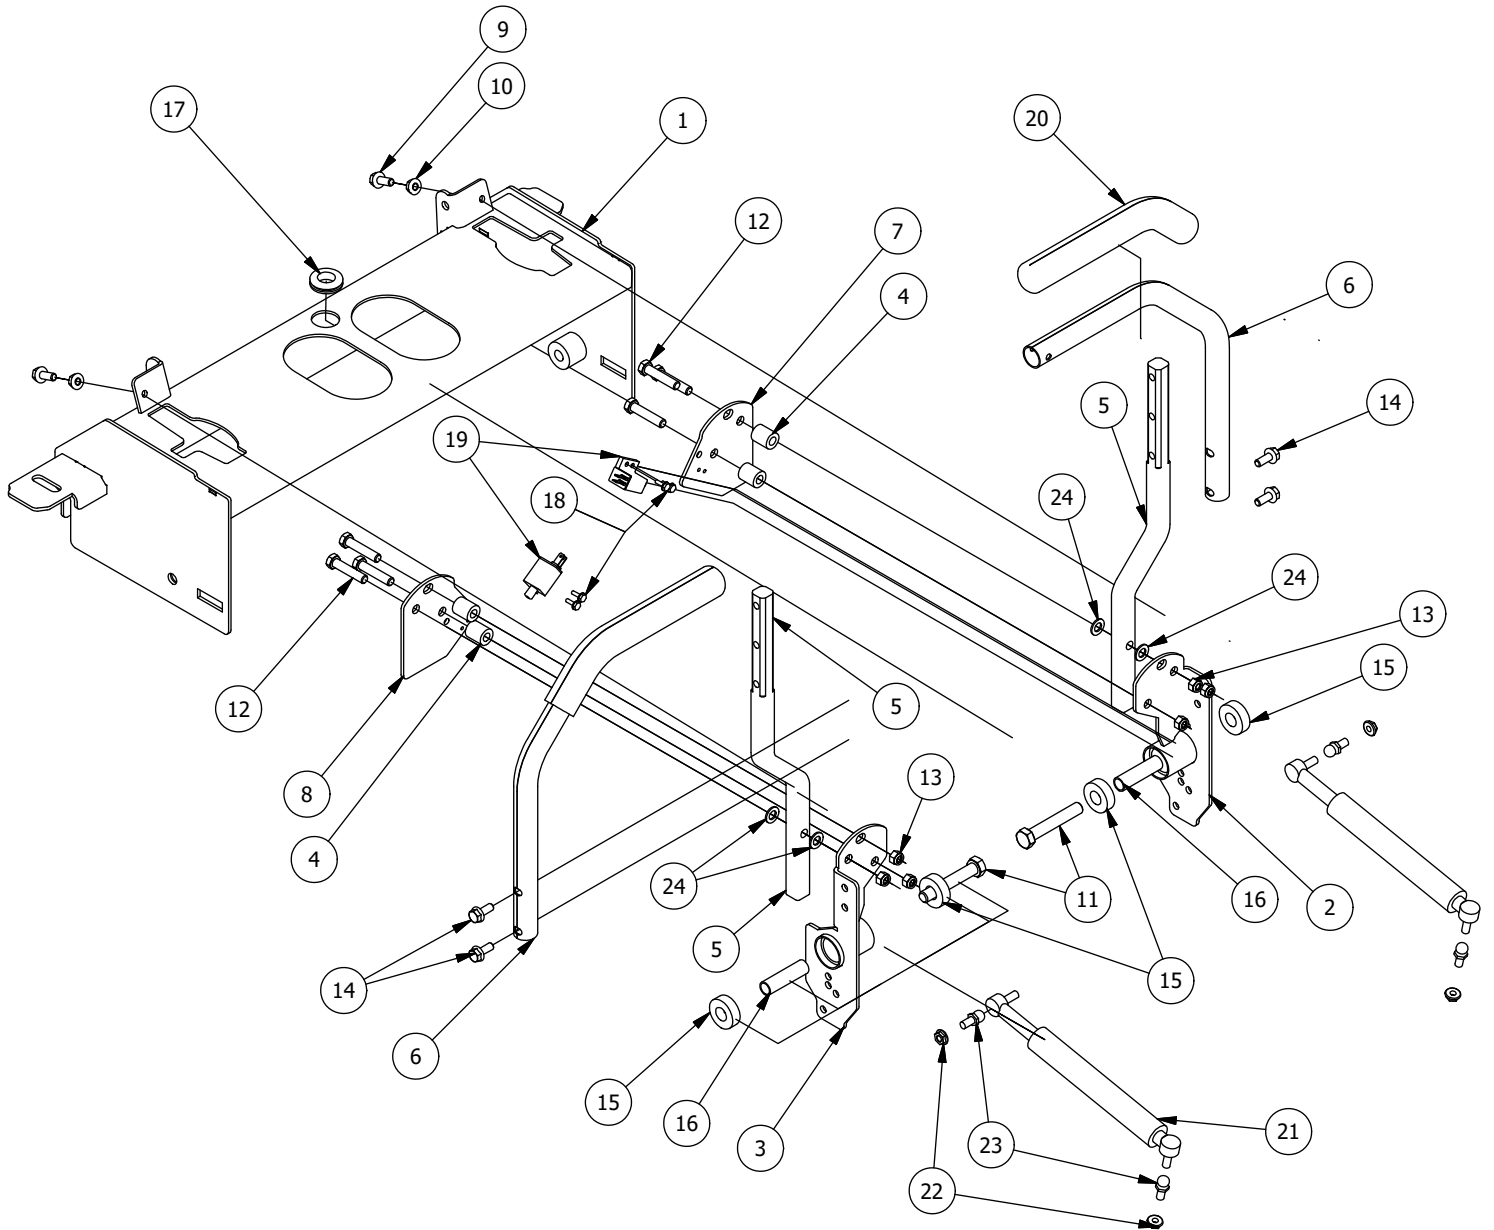

Drive Arm Assemblies

RZ Tuff Torq Drive Arm Assemblies			
ITEM	QTY	PART NUMBER	DESCRIPTION
1	1	490-0023-00	Mower Seat Base Assembly
2	1	490-0013-00	Mower Right Drive Arm Bracket Assembly
3	1	490-0012-00	Mower Left Drive Arm Bracket Assembly
4	4	425-0003-00	Mower Drive Arm Spacer
5	2	431-0001-00	Height Adjustable Drive Arm
6	2	403-0020-00	Mower Drive Handle Tube
7	1	426-0003-00	Mower Right Control Arm Limit Switch Plate
8	1	426-0002-00	Mower Left Control Arm Limit Switch Plate
9	2	418-0049-00	5/16-18 X 3/4 IND HWH TRI LOB ZINC
10	6	413-0022-00	5/16-18 HEX FLANGE NUT W/SERR ZINC YELLOW
11	2	418-0050-00	1/2-13 X 3 HEX C/S GR 5 ZINC
12	6	418-0051-00	3/8-16 X 1-3/4 HEX C/S GR 2 ZINC
13	6	413-0013-00	3/8-16 NYLON INSERT FLANGE LOCKNUT ZINC
14	4	418-0048-00	5/16-18 X 3/4 HEX FLANGE BOLT GR 8 ZC YELLOW
15	4	410-0005-00	5/8" ID X 1-3/8" OD X 7/16" THK BEARING
16	2	425-0004-00	Mower Drive Arm Hub & Deck Lift Arm Spacer
17	1	419-0008-00	3/4" ID X FOR 1-3/16" HOLE FOR 11 GA RUBBER GROMMIT
18	4	418-0032-00	8-32 X 1/2 IND. HWH SLOT TYPE F TCS ZINC
19	2	486-0030-00	Safety Switch
20	2	484-0001-00	Handle Grip
21	2	487-0001-00	Control Arm Damper
22	4	413-0024-00	5/16-18 HEX SERRATED LARGE FLANGE L/NUT ZC
23	4	487-0005-00	Control Arm Damper Ball Stud
24	4	410-0011-00	.375 ID X .750 OD X .062 THK THRUST BEARING OIL-IMPREG BRNZ