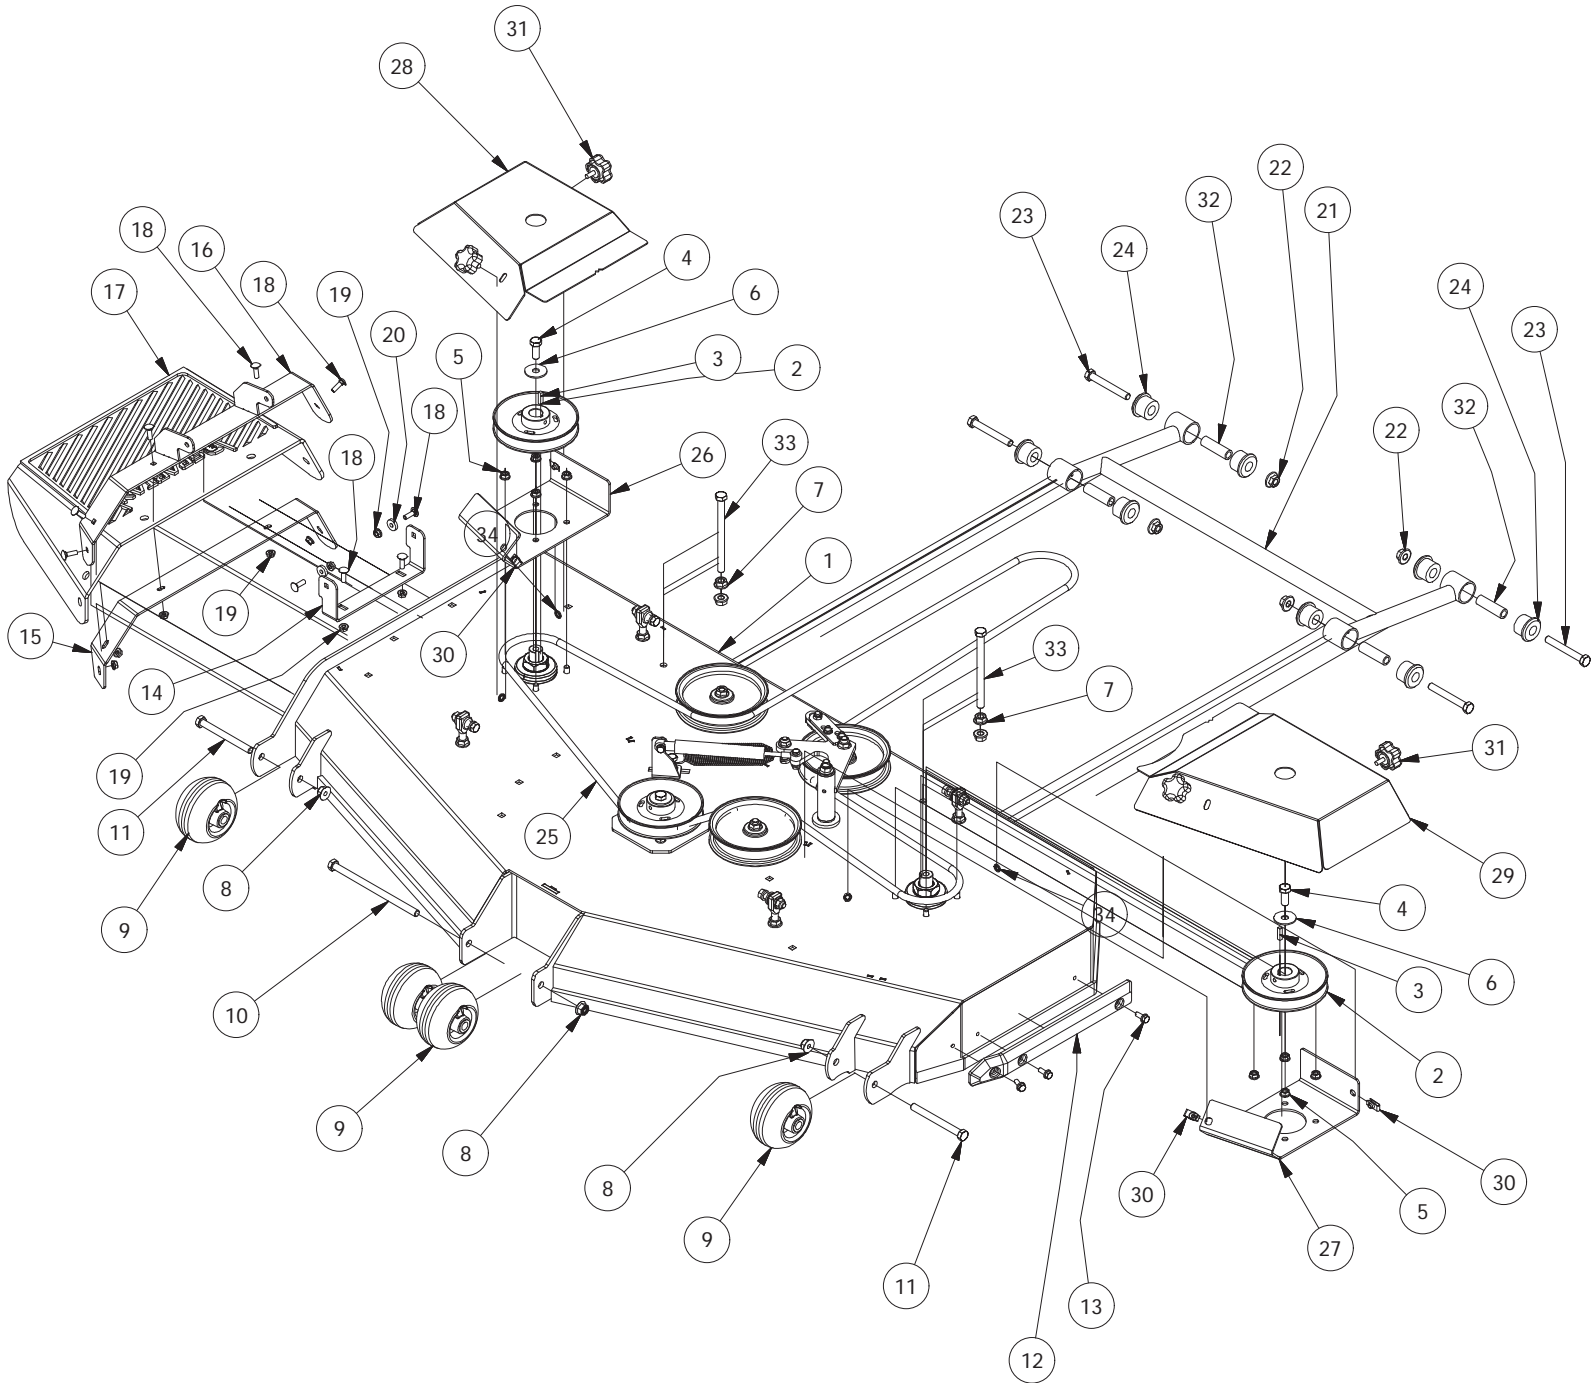

61" Deck Assembly-1

61" Deck Assembly-1			
ITEM	QTY	PART NUMBER	DESCRIPTION
1	1	490-0031-00	61" Mower Deck Assembly
2	3	433-0003-00	Deck Pulley 61"
3	3	442-0001-00	1/4 X 1 SQUARE KEY STOCK
4	3	418-0006-00	1/2-20 X 1-1/4 HEX C/S GR 5 ZINC
5	4	413-0004-00	3/8-16 HEX FLANGE NUT W/SERR ZINC
6	1	419-0001-00	1/2" X 1-5/8 BELLEVILLE CUP WASHER ZINC YELLOW
7	12	413-0005-00	1/2-13 HEX FLANGE NUT W/SERR ZINC YELLOW
8	4	413-0002-00	1/2-13 NYLON INSERT FLANGE LOCKNUT ZC YELLOW
9	4	422-0001-00	Anti-Scalp Wheel
10	1	418-0015-00	1/2-13 X 8-1/2 HEX C/S GR 2 ZINC YELLOW
11	2	418-0016-00	1/2-13 X 5 HEX C/S GR 2 ZINC YELLOW
12	1	429-0001-00	Mower Nylon Deck Guard
13	3	418-0049-00	5/16-18 X 3/4 IND HWH TRI LOB ZINC
14	1	439-0111-00	Mower Chute Mounting Bracket
15	1	439-0093-00	Mower Deck Chute Hinge Backer Bracket
16	1	490-0020-00	Mower Deck Chute Hinge Assembly
17	1	481-0008-00	Mower Rubber Discharge Chute 2018
18	9	418-0060-00	5/16-18 X 1 CARRIAGE BOLT ZINC YELLOW
19	11	413-0027-00	5/16-18 NYLON INSERT FLANGE LOCKNUT ZC YELLOW
20	2	419-0006-00	.312 ID X .875 OD X .1875 THK F/W NYLON BLK
21	1	490-0014-00	Mower 54"/61" Deck Frame Stabilizer Assembly
22	4	413-0017-00	1/2-13 NYLON INSERT FLANGE LOCKNUT ZINC W/SERRATIONS
23	4	418-0021-00	1/2-13 X 3-3/4 HEX C/S GR 5 ZINC
24	8	732-2000-00	Large MTV A-Arm Bushing
25	1	461-0002-00	61" Mower Deck Belt, HB x 167.9" Effective Length
26	1	439-0058-00	Mower Right Pulley Cover Mounting Bracket
27	1	439-0057-00	Mower Left Pulley Cover Mounting Bracket
28	1	439-0021-00	Mower 61" Deck Right Pulley Cover
29	1	439-0020-00	Mower 61" Deck Left Pulley Cover
30	4	413-0053-00	5/16 Cage Nut
31	4	445-0001-00	Lobed Knob w/ 5/16"-18 X .750" Stud
32	4	732-2001-00	Large MTV A-Arm Bushing Sleeve
33	2	418-0044-00	1/2-13 X 6-1/2 HEX C/S GR 8 ZINC YELLOW
34	4	419-0027-00	5/16 L/W INT TOOTH ZC