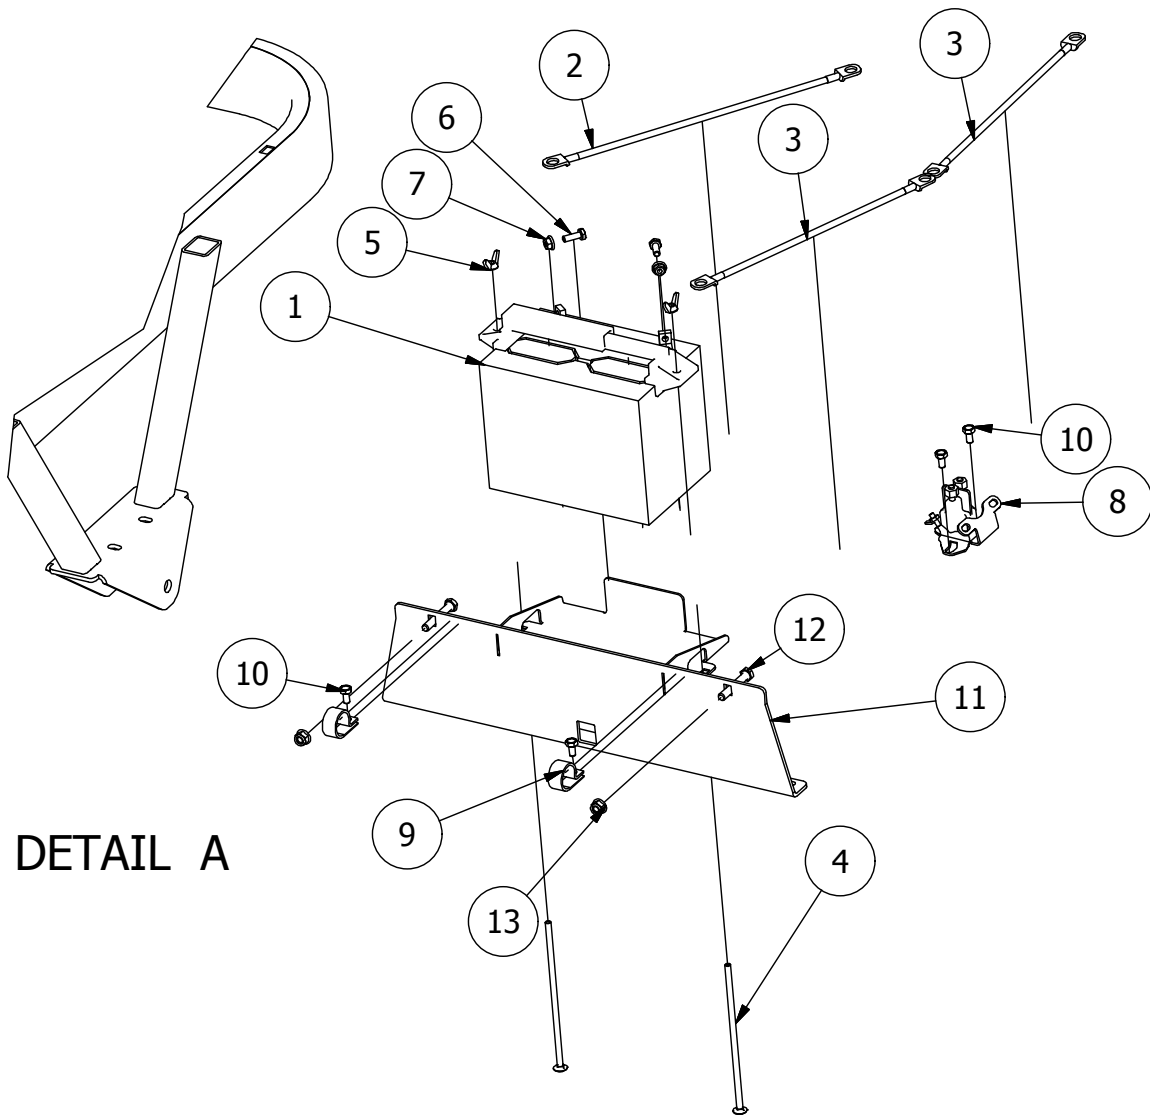

DETAIL A

Detail A Parts List			
ITEM	QTY	PART NUMBER	DESCRIPTION
1	1	468-1004-00	12-V Mower Starter Battery
2	1	486-0017-00	Mower Negative Battery Cable 28" long
3	2	486-0018-00	Mower Positive Battery Cable 12" long
4	2	418-0034-00	1/4-20 X 7 CARRIAGE BOLT ZINC
5	2	413-0025-00	1/4-20 WING NUT ZINC
6	2	418-0035-00	1/4-20 X 3/4 HEX C/S GR 2 ZINC
7	4	413-0026-00	1/4-20 NYLON INSERT FLANGE L/NUT ZINC
8	1	486-0002-00	Mower Starter Solenoid
9	2	472-0002-00	1/2" CUSHIONED LOOP CLAMP
10	4	418-0025-00	1/4-20 X 1/2 HWH SLOT TYPE F TCS ZINC
11	1	490-0027-00	Mower TTQ Battery Box Assembly
12	2	618-2071-00	5/16-18X 2" Hex Head Cap Screw
13	2	613-8049-00	5/16-18 Nylon Insert Flange Nut Zinc Orange Nylon